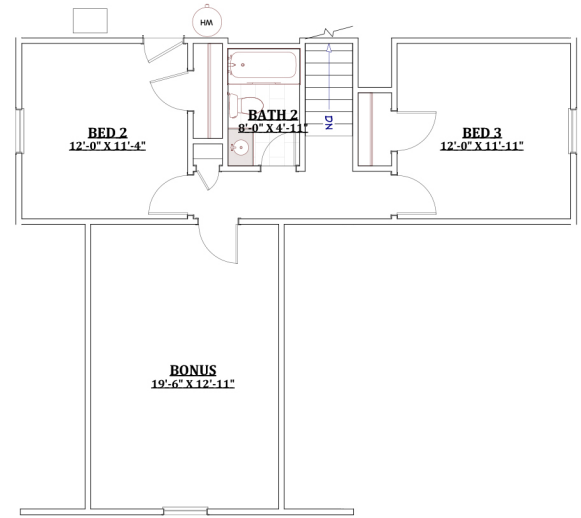

First Floor

Second Floor

Fiberglass Shower

Tile Shower

The  
**Willow**  
 2,080 sq ft

901.837.7773  
 MidSouthHomeBuilder.com

**D&D**  
 H O M E S