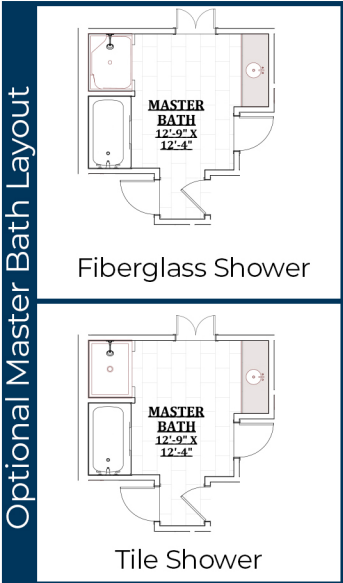

First Floor

Second Floor

Fiberglass Shower

Tile Shower

The  
**Willow**  
 2,080 sq ft

901.837.7773  
 MidSouthHomeBuilder.com

**D&D**  
 H O M E S