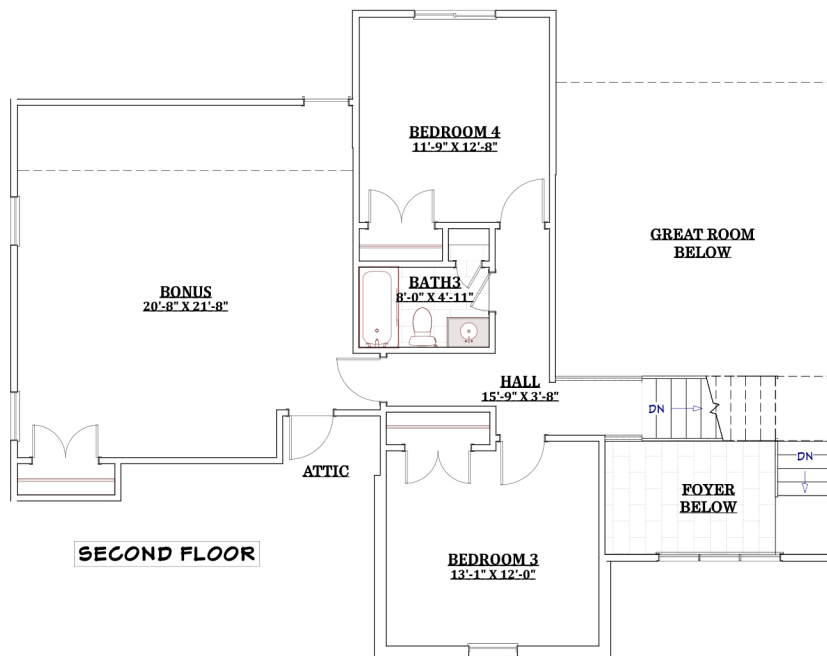

Elevation A

Elevation B

Elevation C

The Westbrooke

2,987 sq ft

901.837.7773

MidSouthHomeBuilder.com

D&D