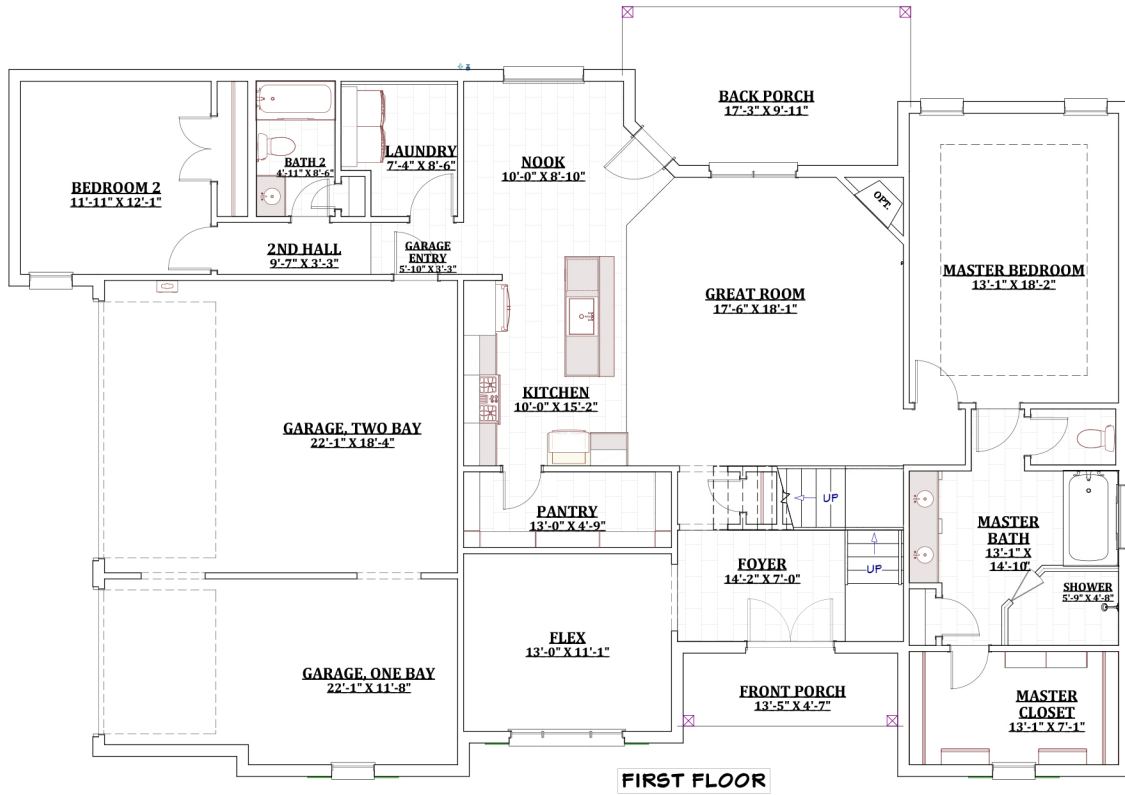

Elevation A

Elevation B

Elevation C

The Westbrooke

2,987 sq ft

901.837.7773

MidSouthHomeBuilder.com

D&D