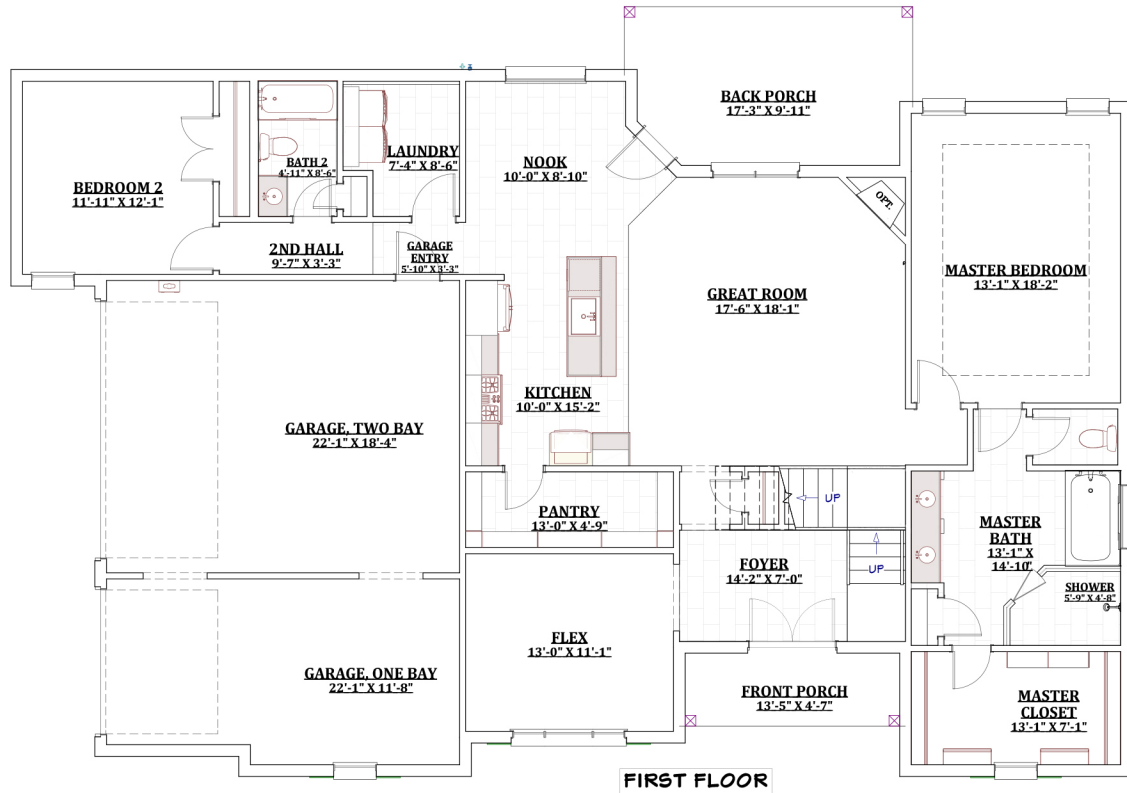

Elevation A

Elevation B

Elevation C

# The Westbrooke

2,987 sq ft

901.837.7773

MidSouthHomeBuilder.com