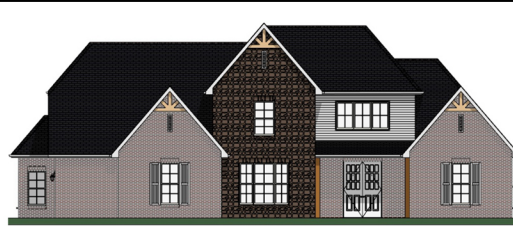

Elevation A

Elevation B

Elevation C

# The Westbrooke

2,987 sq ft

901.837.7773

MidSouthHomeBuilder.com