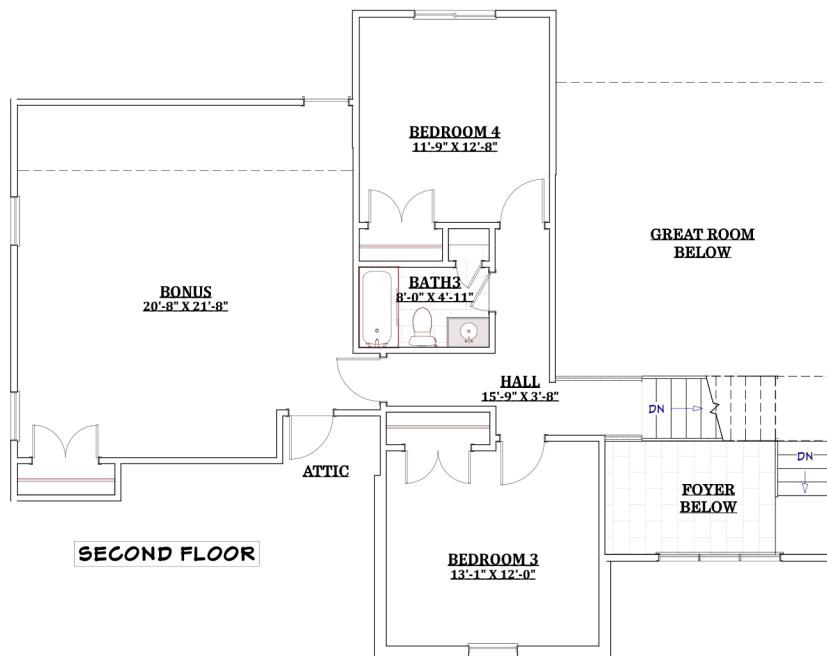

Elevation A

Elevation B

Elevation C

# The Westbrooke

2,987 sq ft

901.837.7773

MidSouthHomeBuilder.com