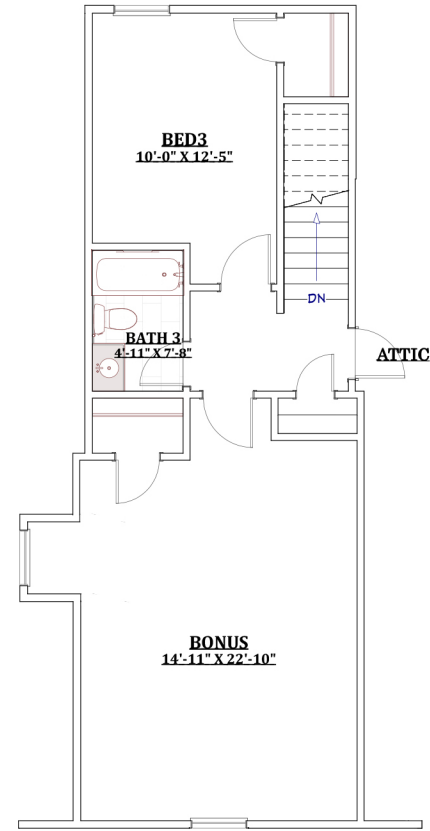

Elevation A

Elevation B

Elevation C

FIRST FLOOR

SECOND FLOOR

# The Savannah

2,398 sq ft

901.837.7773

MidSouthHomeBuilder.com