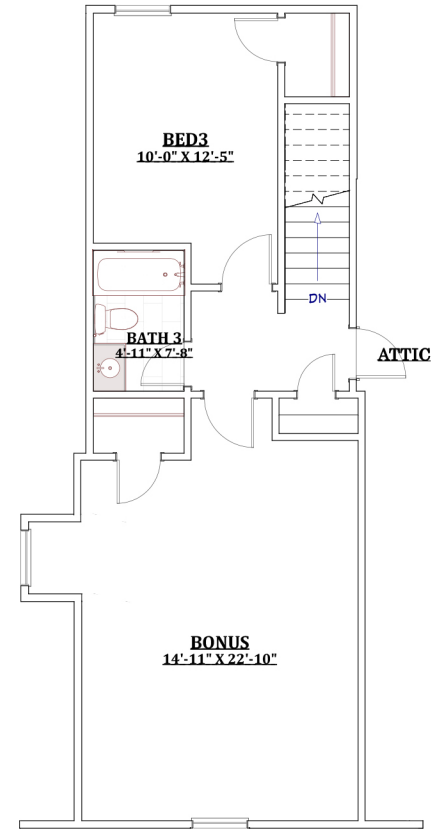

Elevation A

Elevation B

Elevation C

The Savannah

2,398 sq ft

901.837.7773

MidSouthHomeBuilder.com

D&D