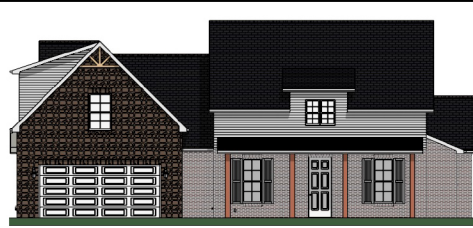

Elevation A

Elevation B

Elevation C

The Savannah

2,398 sq ft

901.837.7773

MidSouthHomeBuilder.com

D&D