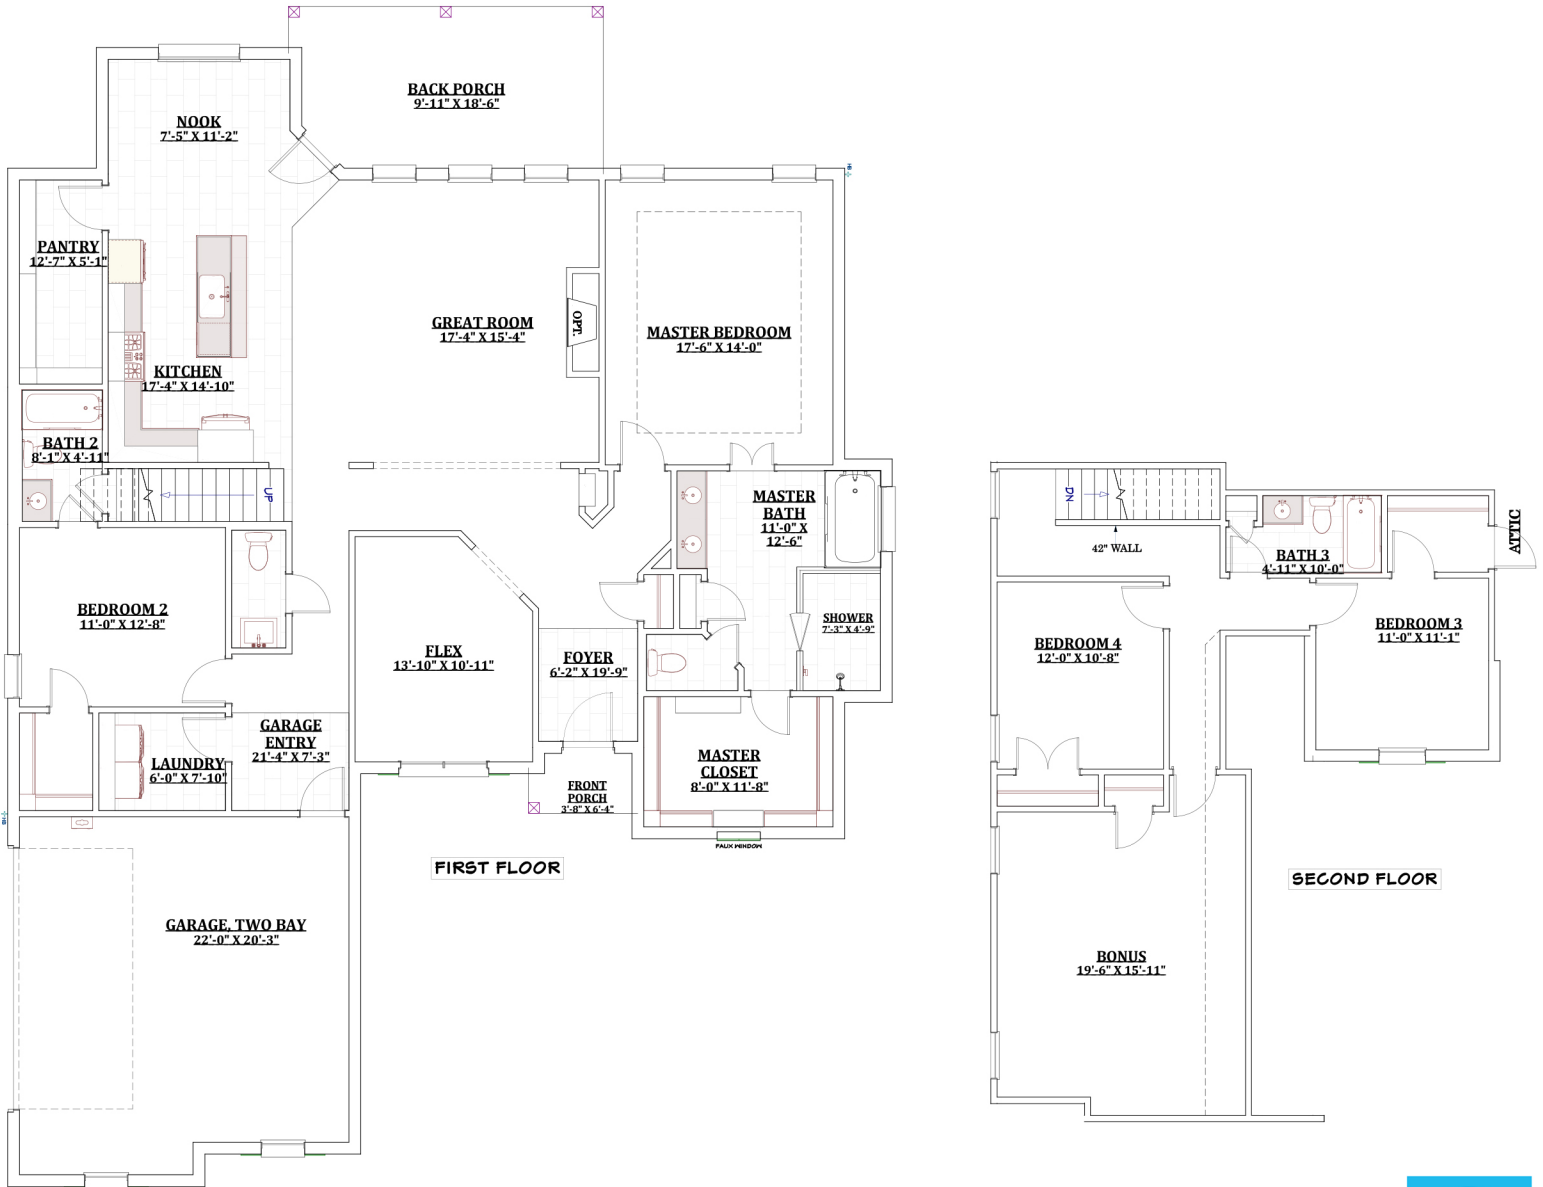

Elevation A

Elevation B

Elevation C

The
Remington
 3,032 sq ft

901.837.7773
 MidSouthHomeBuilder.com

D&D
 H O M E S