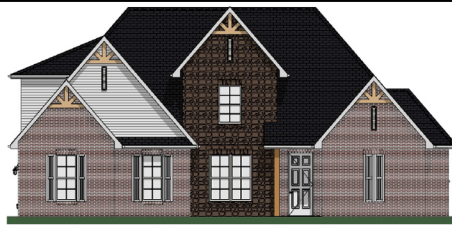

Elevation A

Elevation B

Elevation C

The
Remington
 3,032 sq ft

901.837.7773
 MidSouthHomeBuilder.com

D&D
 H O M E S