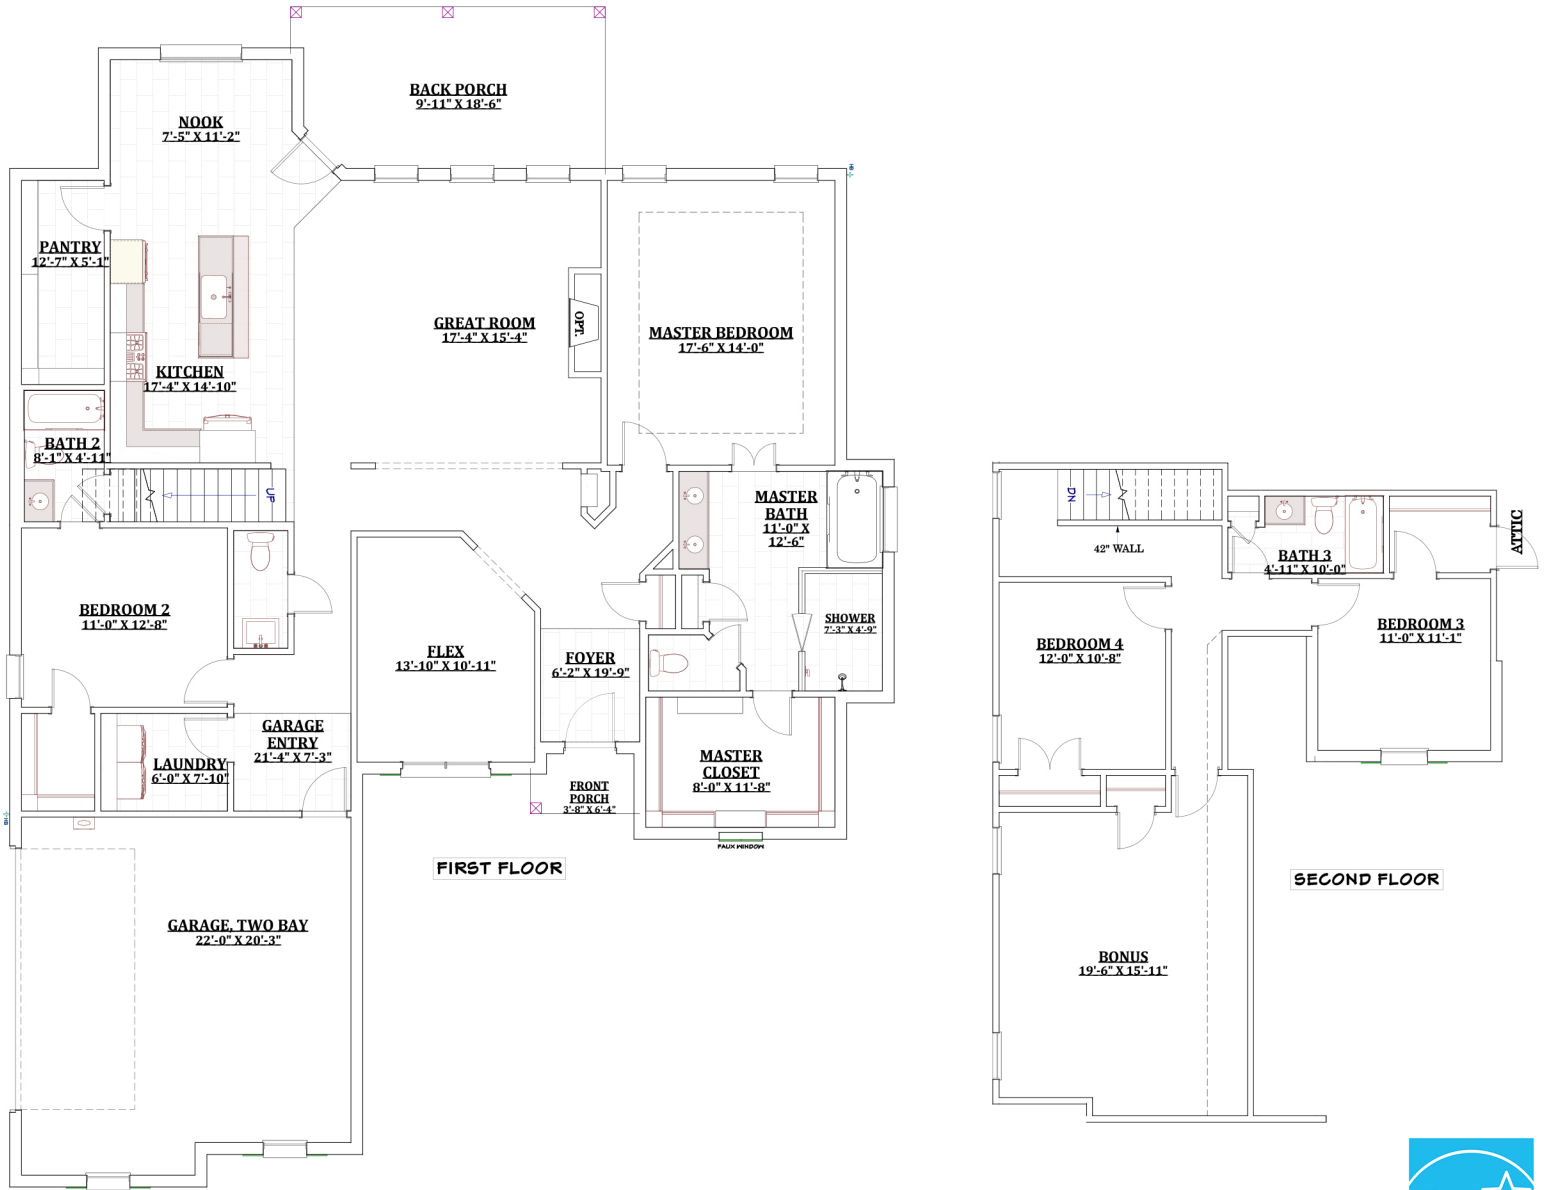

Elevation A

Elevation B

Elevation C

The
Remington
 3,032 sq ft

901.837.7773
 MidSouthHomeBuilder.com

D&D
 H O M E S