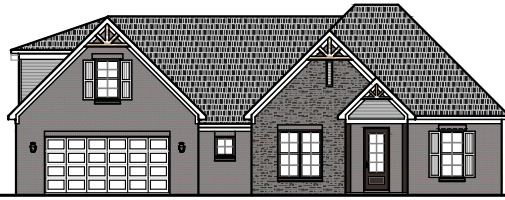

Elevation A

Elevation B

Elevation C

1st Level Floorplan

2nd Level Floorplan

The Meadow
2,415 sq.ft.

901.837.7773
MidSouthHomeBuilder.com

D&D
H O M E S