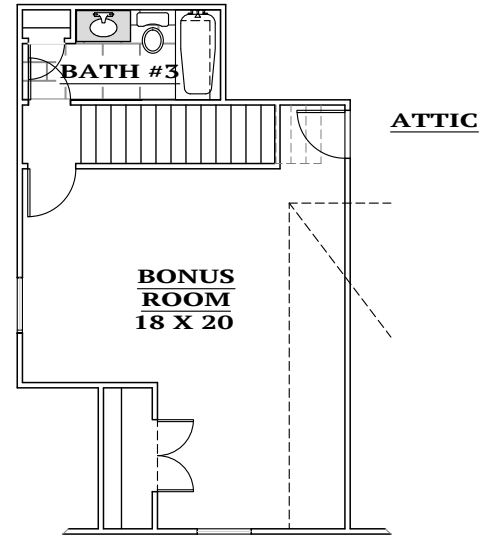

Elevation A

Elevation B

Elevation C

1st Level Floorplan

2nd Level Floorplan

The Meadow
2,415 sq.ft.

901.837.7773
MidSouthHomeBuilder.com

D&D
H O M E S