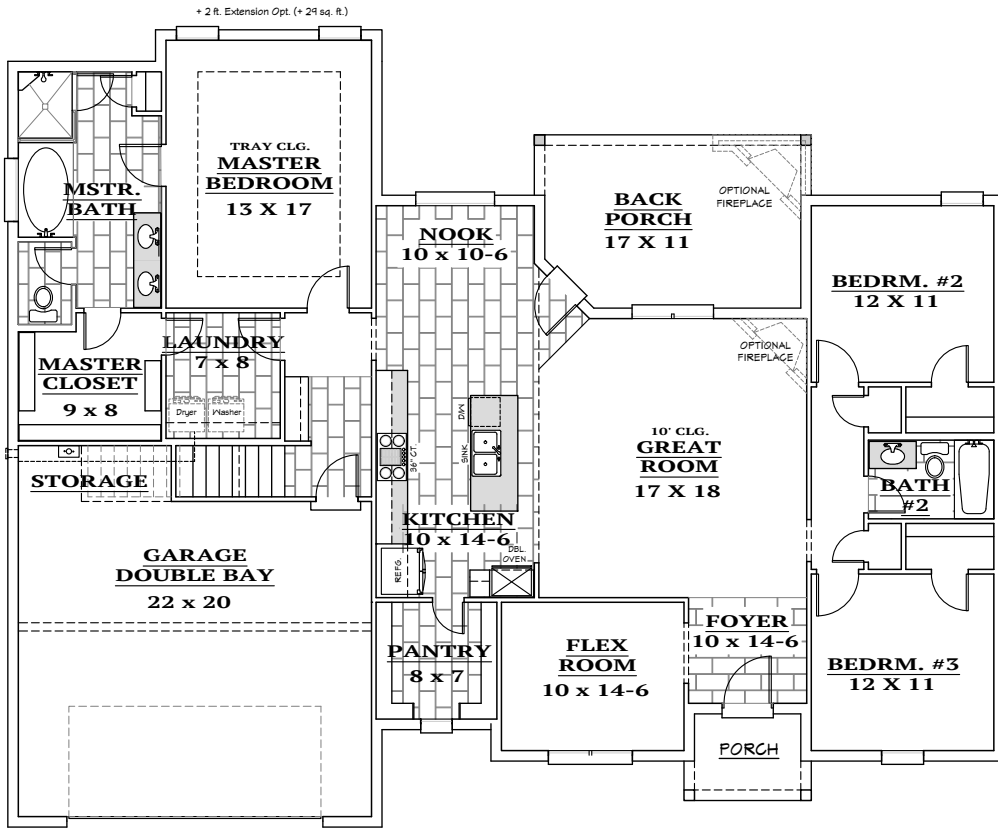

Elevation A

Elevation B

Elevation C

1st Level Floorplan

2nd Level Floorplan

The Meadow
2,415 sq.ft.

901.837.7773
MidSouthHomeBuilder.com

D&D
H O M E S