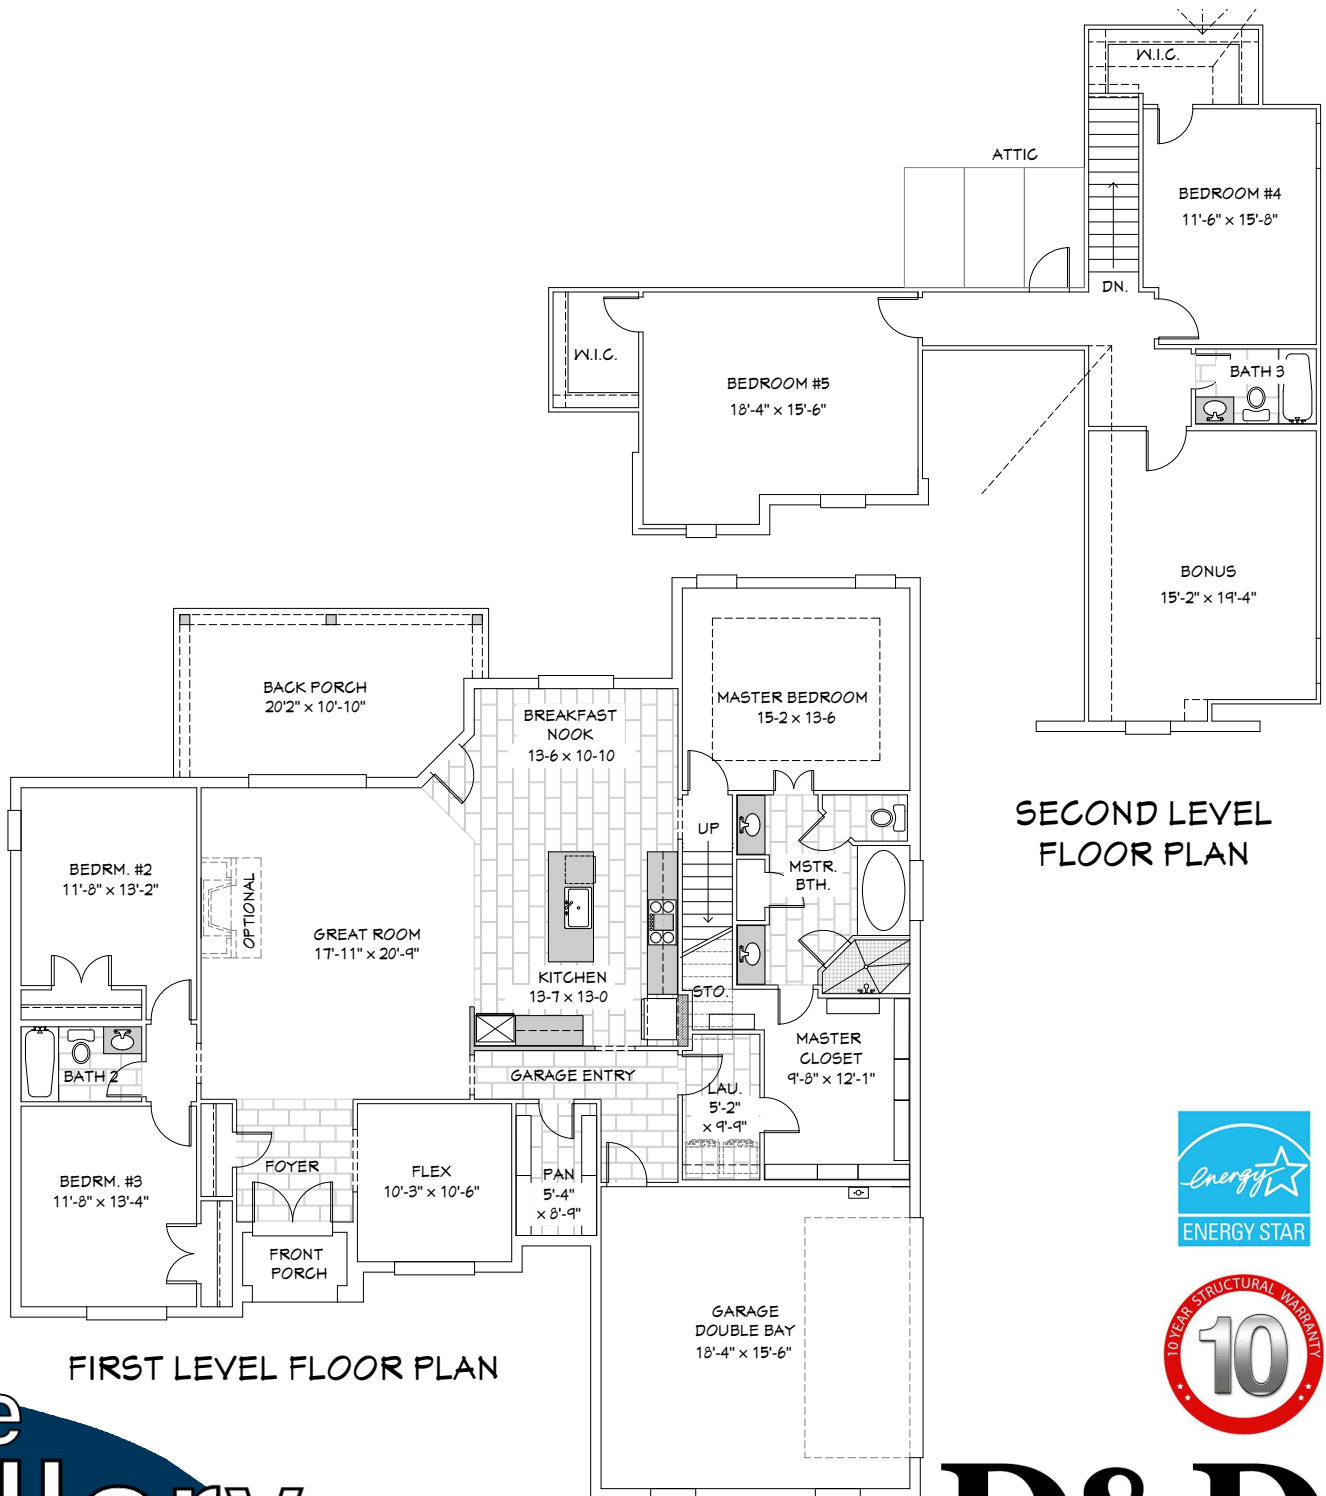

Elevation A

Elevation B

The Mallory
3,311 sq. ft.

901.837.7773
MidSouthHomeBuilder.com

D&D
H O M E S