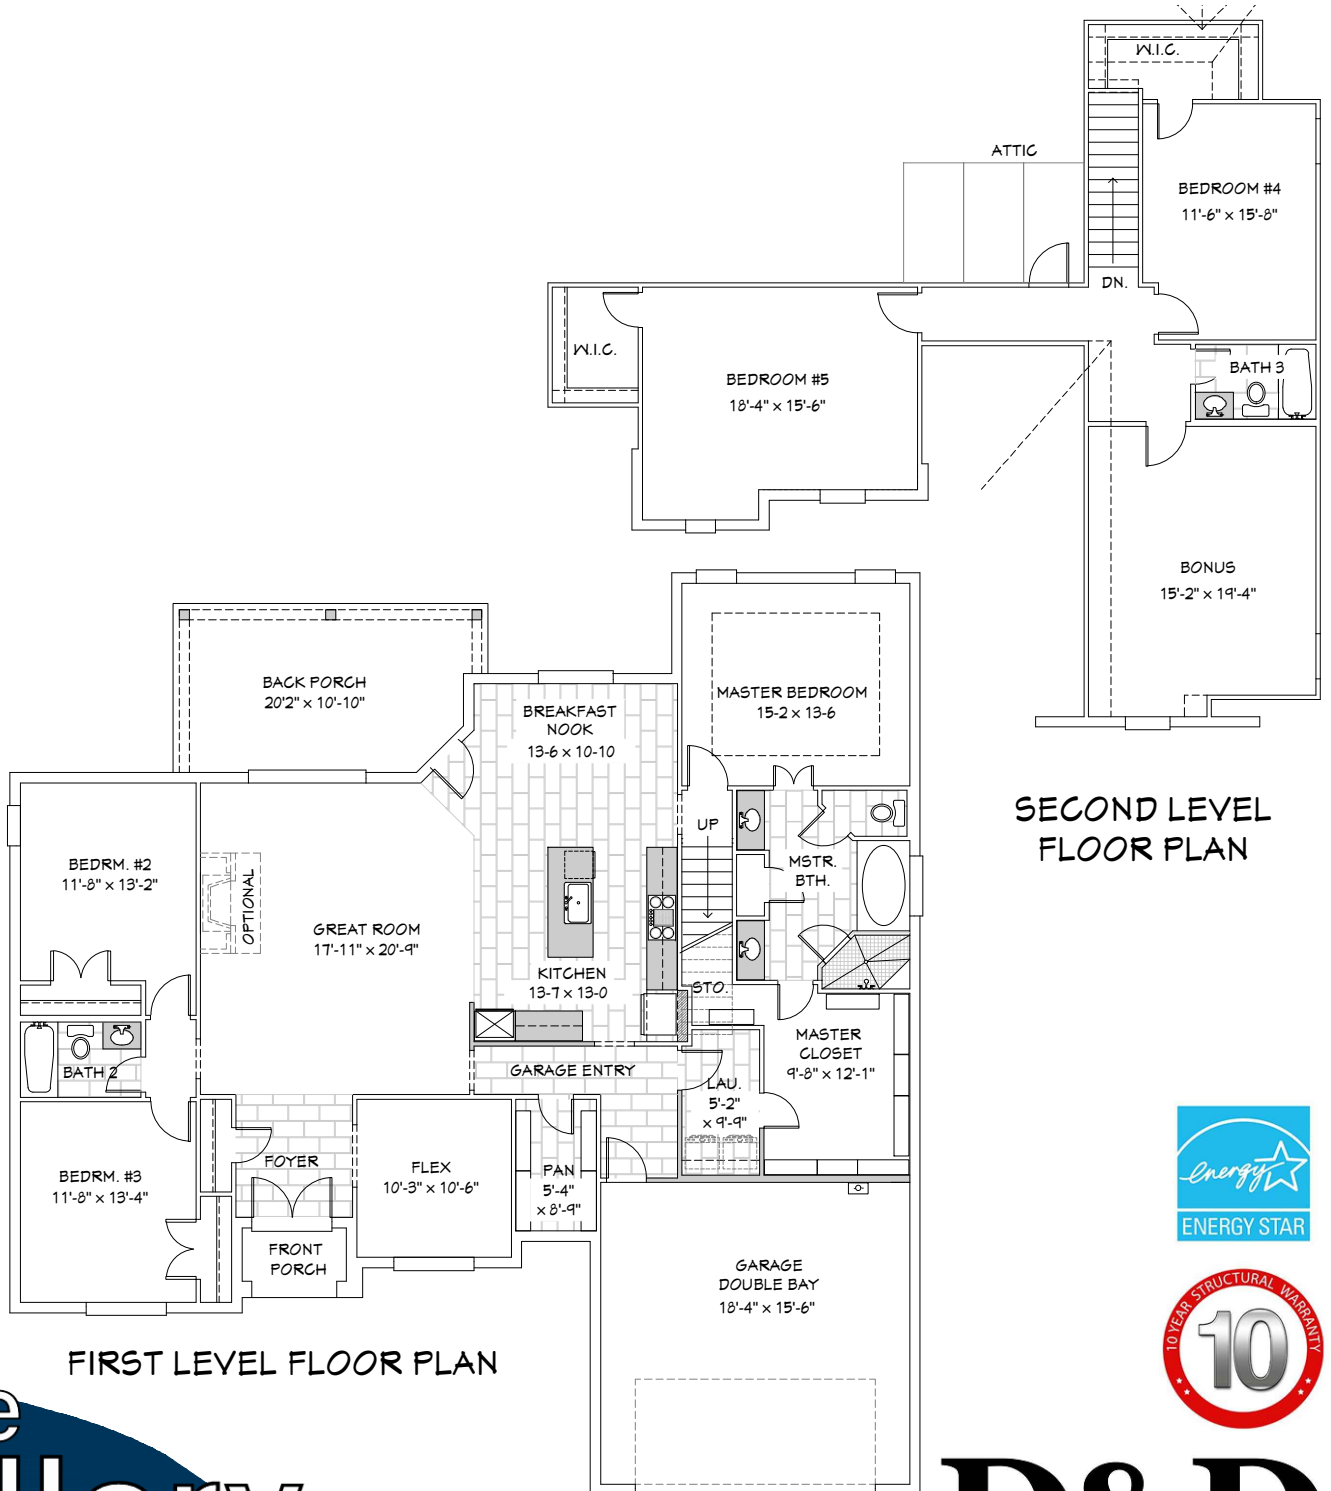

Elevation A

Elevation B

The Mallory  
3,311 sq. ft.

901.837.7773  
MidSouthHomeBuilder.com

**D&D**  
H O M E S