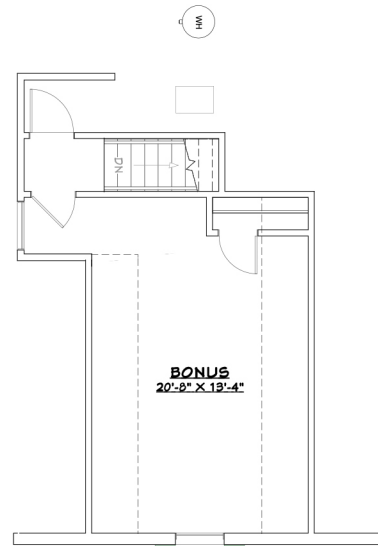

First Floor

Second Floor

Optional Master Bath Layout

The
Magnolia
 2,051 sq ft

901.837.7773
 MidSouthHomeBuilder.com

D&D
 H O M E S