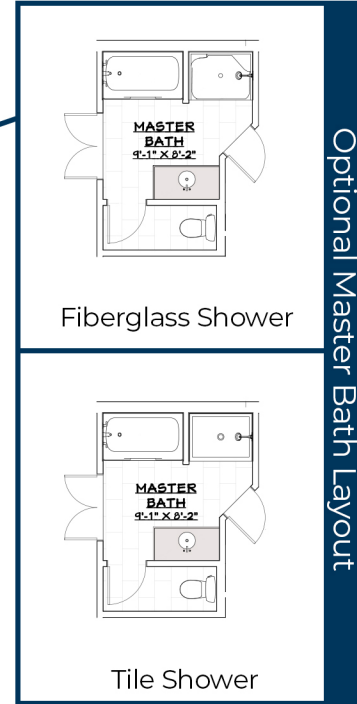

First Floor

Second Floor

Optional Master Bath Layout

The
Magnolia
 2,051 sq ft

901.837.7773
 MidSouthHomeBuilder.com

D&D
 H O M E S