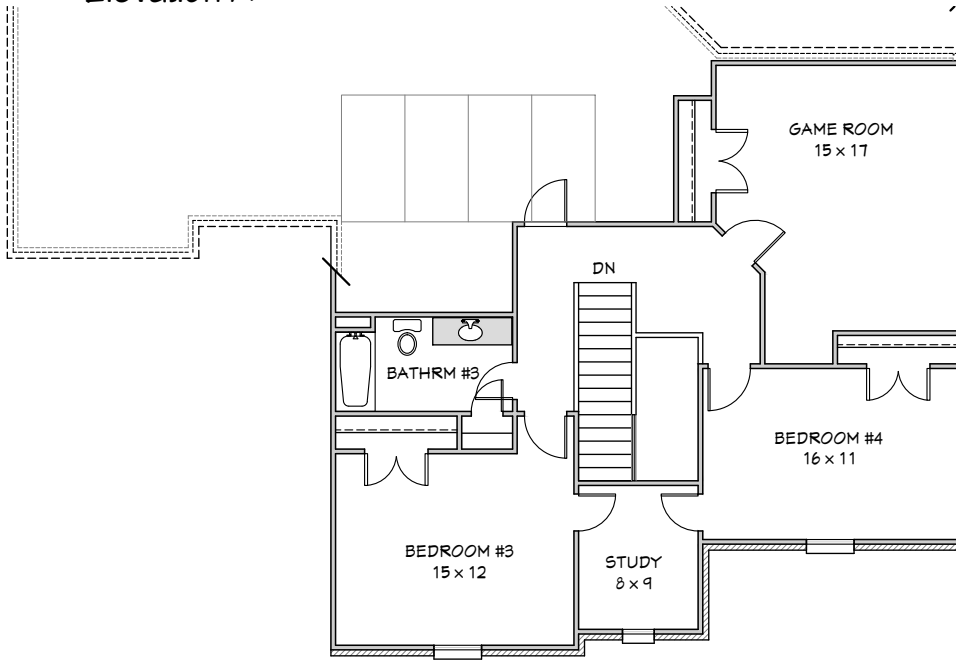

Elevation A

Elevation B

2<sup>nd</sup> Level Floorplan

1<sup>st</sup> Level Floorplan

The  
**Hunter**  
 2,690 sq. ft.

901.837.7773  
 MidSouthHomeBuilder.com

**D&D**  
 H O M E S