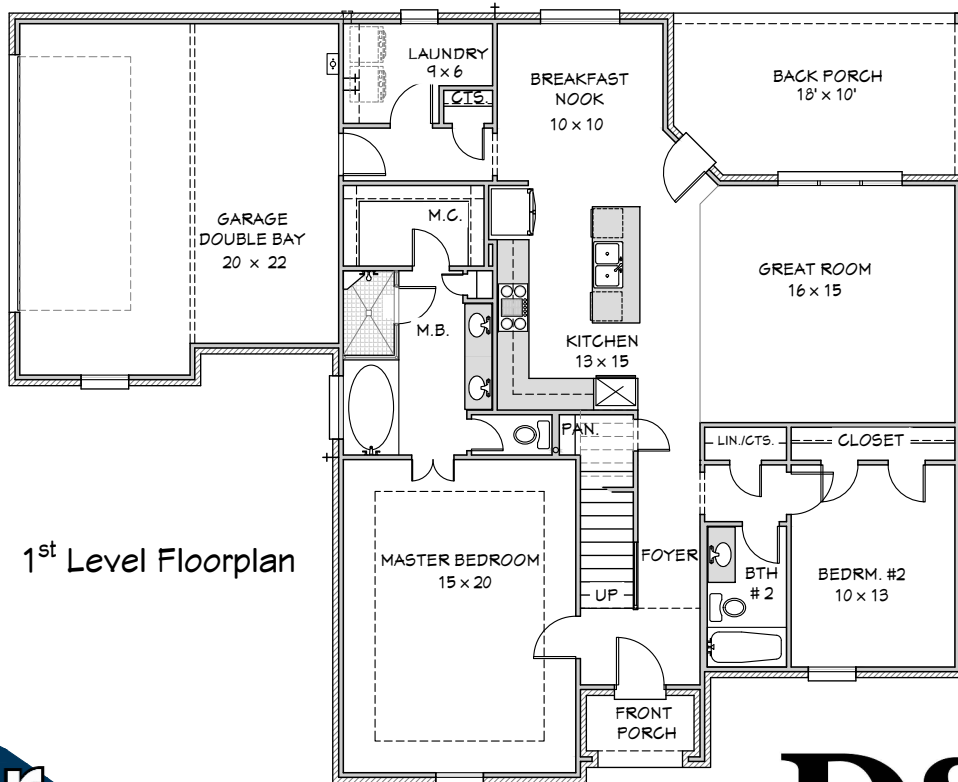

Elevation A

Elevation B

2<sup>nd</sup> Level Floorplan

1<sup>st</sup> Level Floorplan

The  
**Hunter**  
 2,690 sq. ft.

901.837.7773  
 MidSouthHomeBuilder.com

**D&D**  
 H O M E S