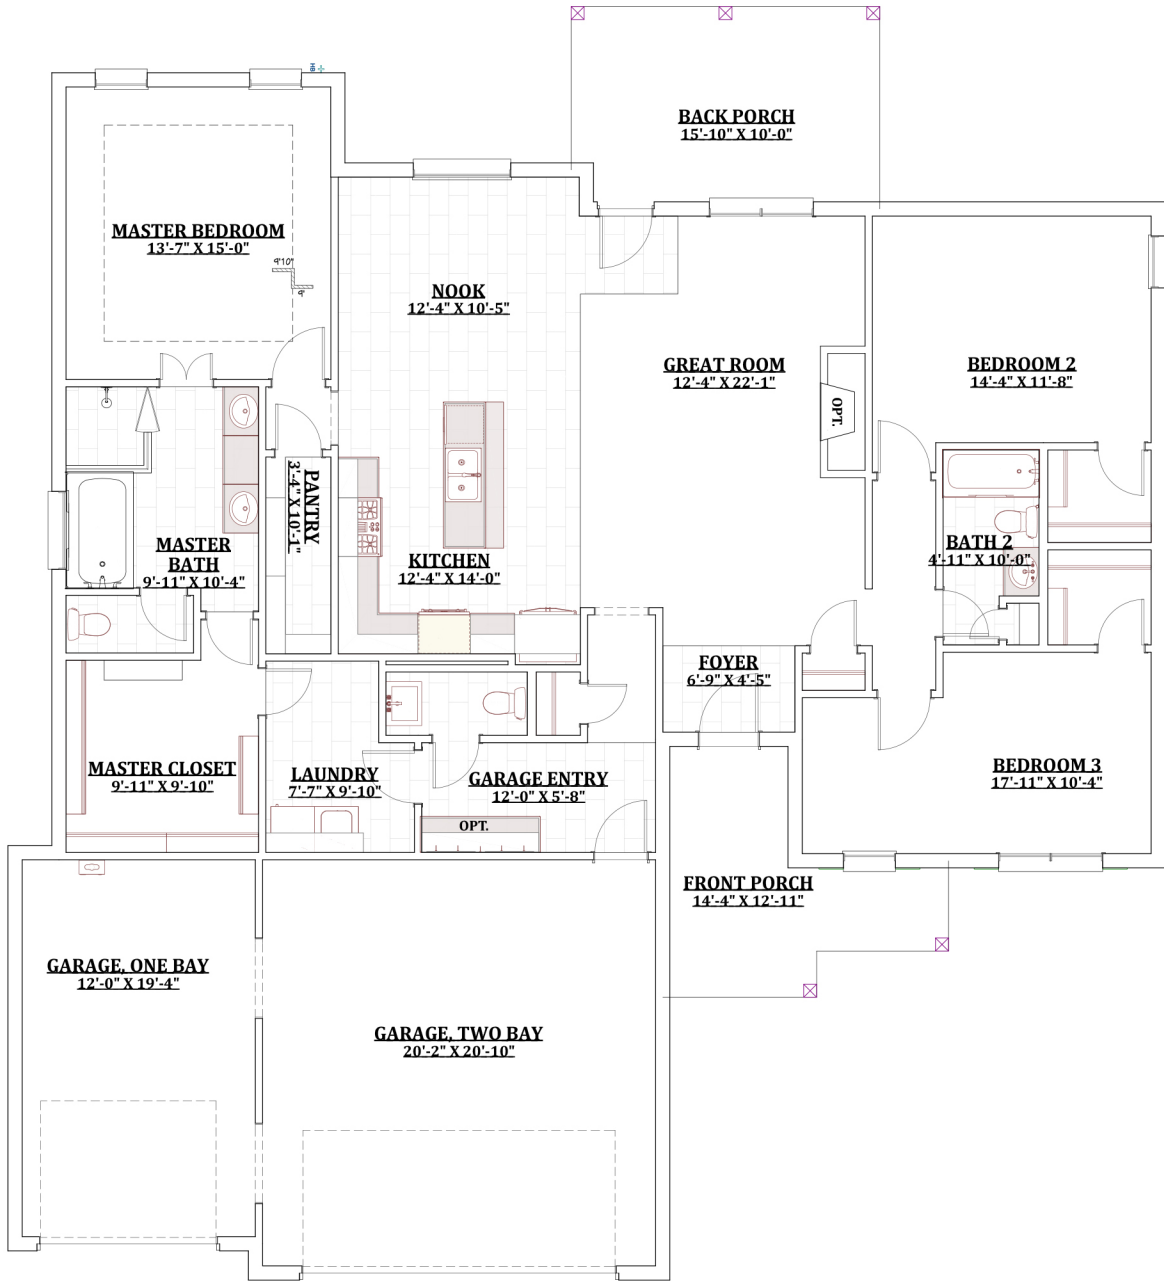

Elevation A

Elevation B

Elevation C

The
Hampton
2,024 sq ft

901.837.7773
MidSouthHomeBuilder.com

D&D
H O M E S