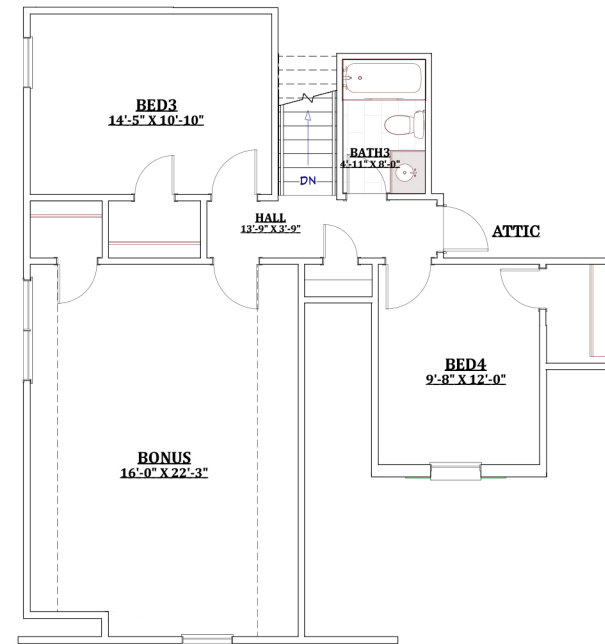

Elevation A

Elevation B

Elevation C

FIRST FLOOR

SECOND FLOOR

The
Haley
2,693 sq ft

901.837.7773
MidSouthHomeBuilder.com

D&D
H O M E S