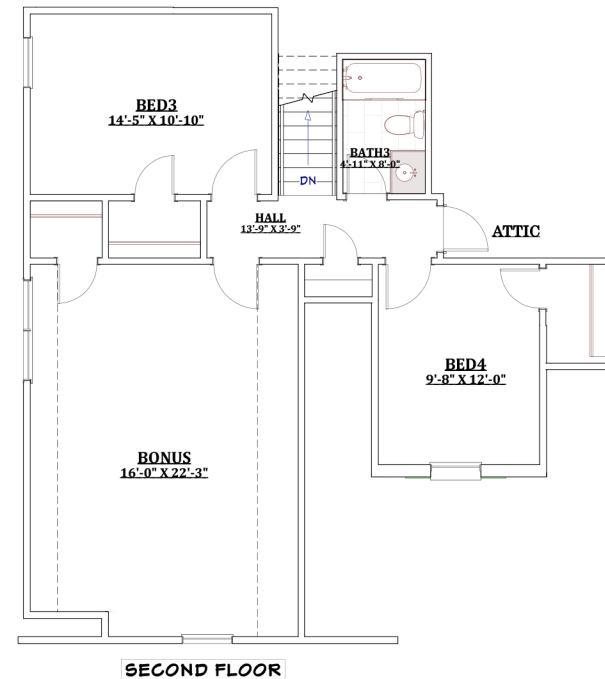

Elevation A

Elevation B

Elevation C

The
Haley
 2,693 sq ft

901.837.7773
 MidSouthHomeBuilder.com

D&D
 H O M E S