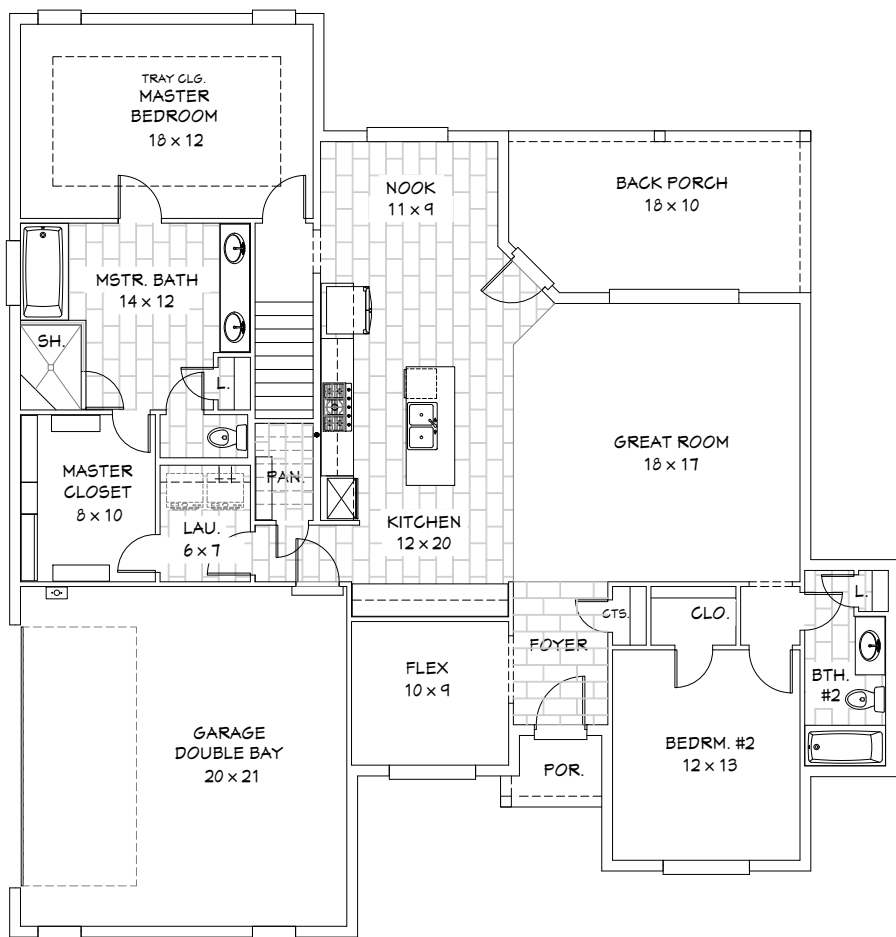

Elevation A

Elevation B

Elevation C

First Level Floor Plan

Second Level Floor Plan

The  
**Haley**  
 2,703 sq. ft.

901.837.7773  
 MidSouthHomeBuilder.com

**D&D**  
 H O M E S