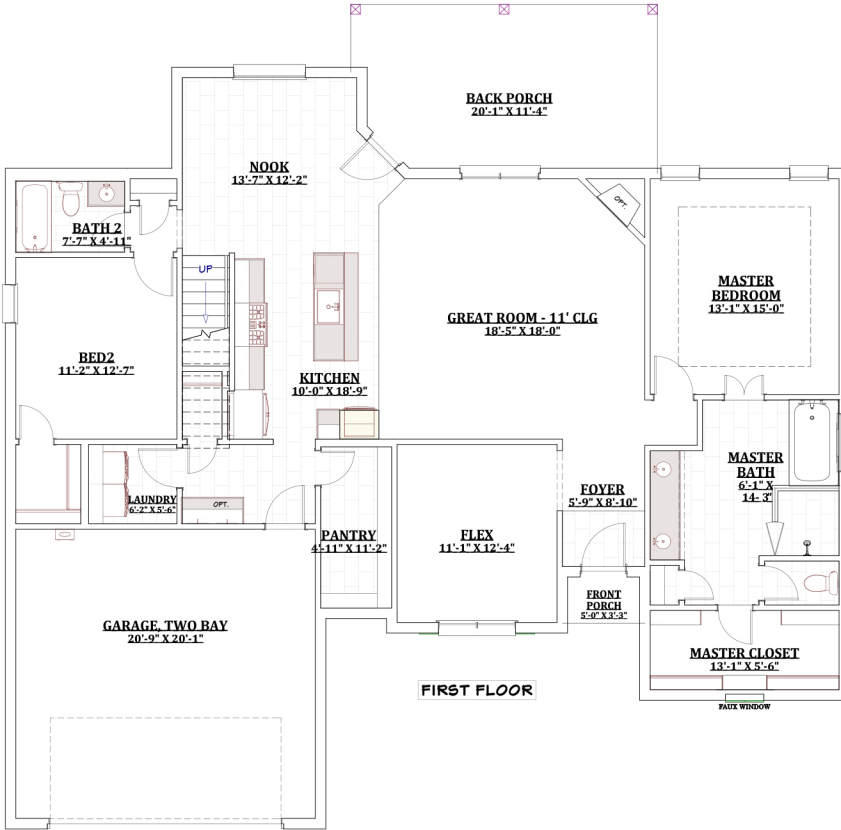

Elevation A

Elevation B

Elevation C

The
Coventry
 2,802 sq ft

901.837.7773
 MidSouthHomeBuilder.com

D&D
 H O M E S