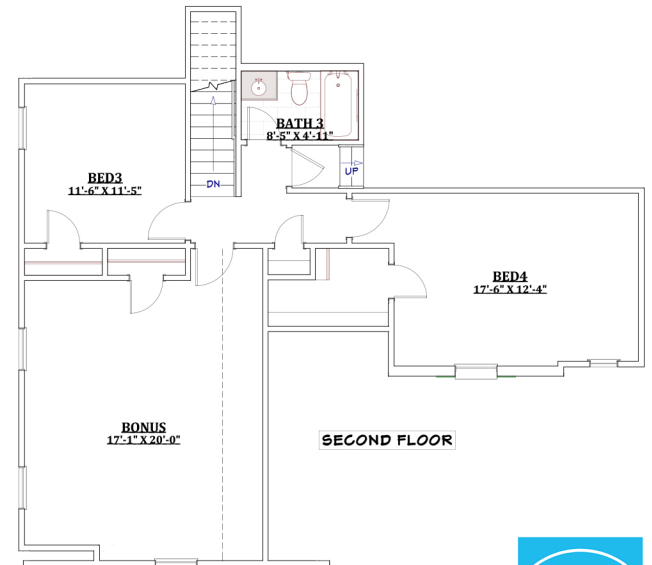

Elevation A

Elevation B

Elevation C

The
Coventry
 2,802 sq ft

901.837.7773
 MidSouthHomeBuilder.com

D&D
 H O M E S