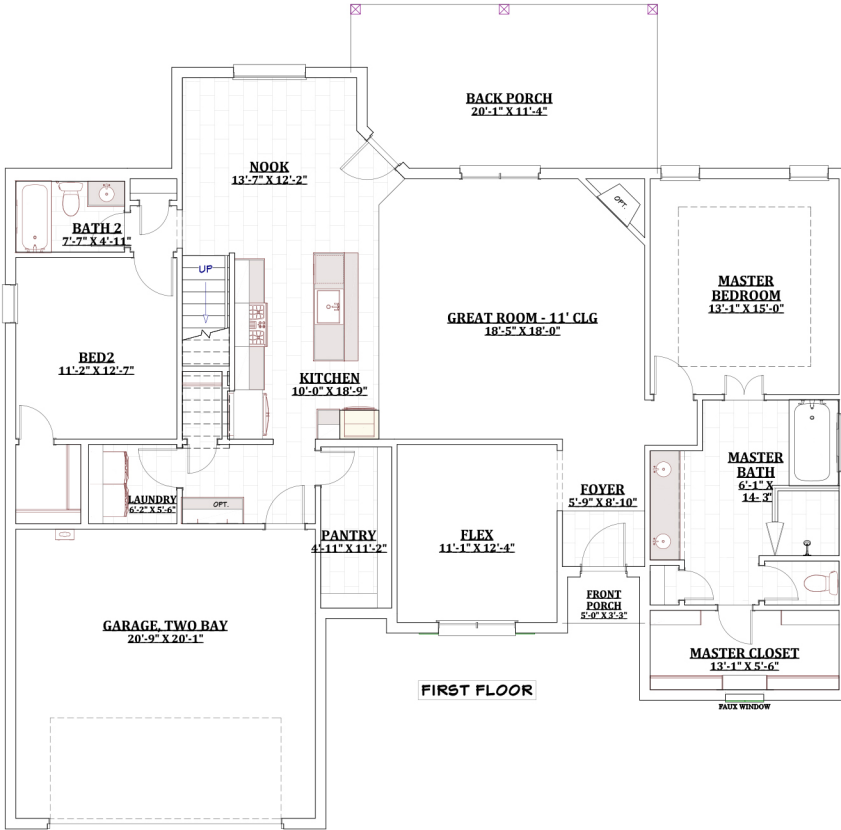

Elevation A

Elevation B

Elevation C

The
Coventry
2,802 sq ft

901.837.7773
MidSouthHomeBuilder.com

D&D
H O M E S