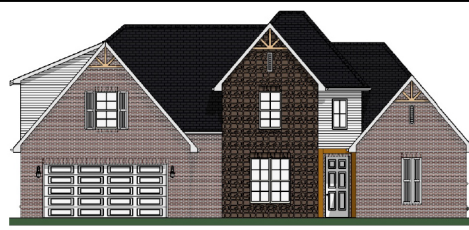

Elevation A

Elevation B

Elevation C

The
Coventry
2,802 sq ft

901.837.7773
MidSouthHomeBuilder.com

D&D
H O M E S