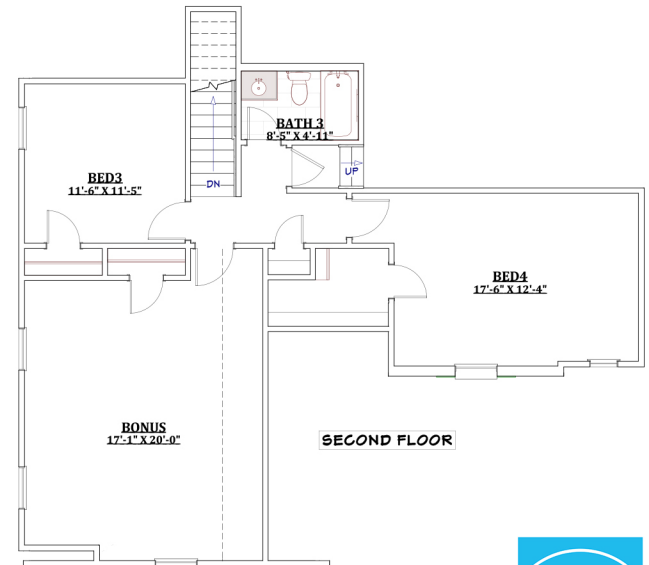

Elevation A

Elevation B

Elevation C

The
Coventry
2,802 sq ft

901.837.7773
MidSouthHomeBuilder.com

D&D
H O M E S