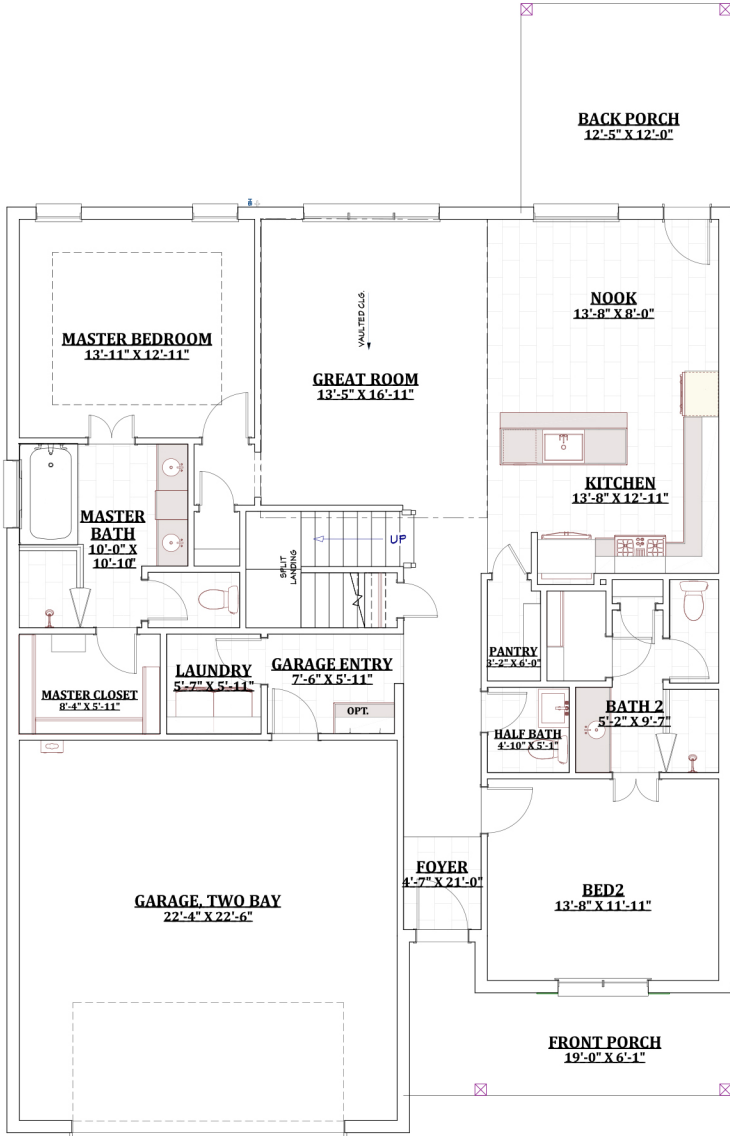

Elevation A

Elevation B

Elevation C

FIRST FLOOR

SECOND FLOOR

The Cedar Glenn

2,388 sq ft

901.837.7773