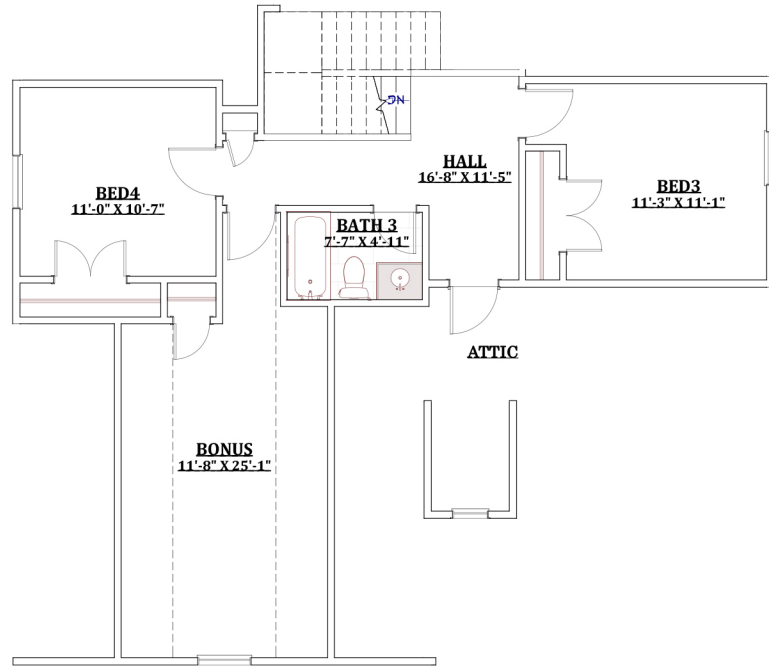

Elevation A

Elevation B

Elevation C

FIRST FLOOR

SECOND FLOOR

The Cedar Glenn

2,388 sq ft

901.837.7773