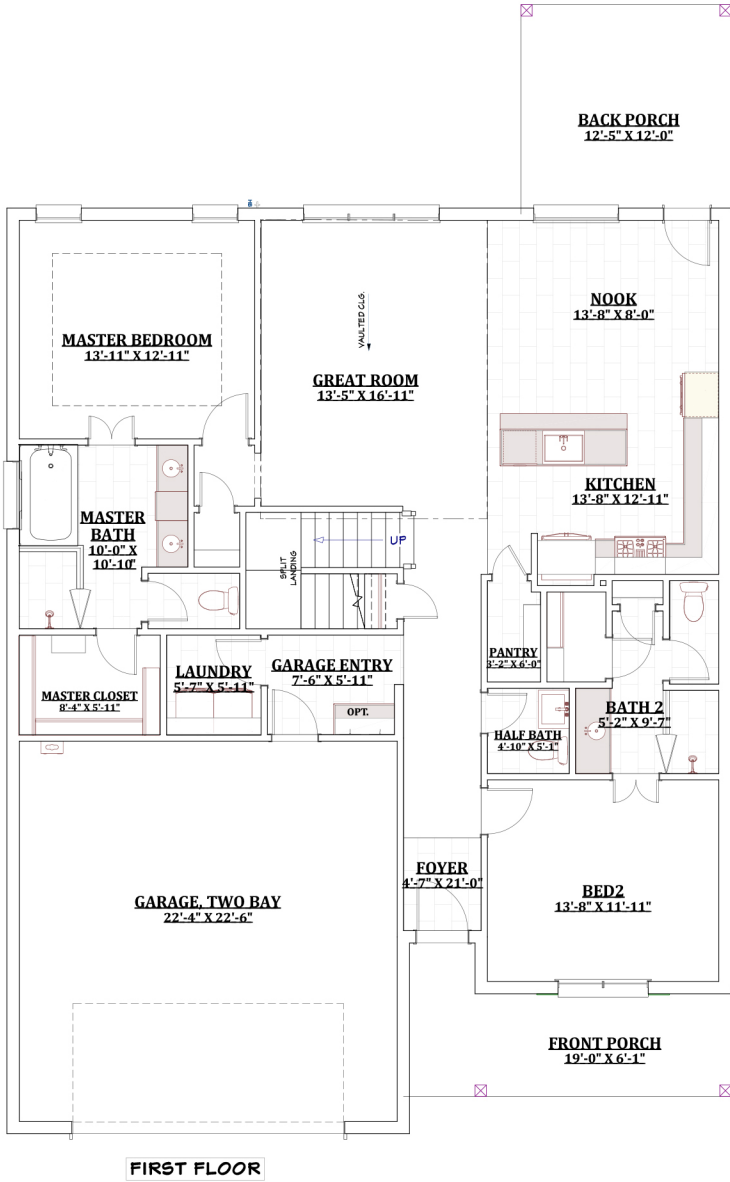

Elevation A

Elevation B

Elevation C

The Cedar Glenn

2,388 sq ft

901.837.7773
 MidSouthHomeBuilder.com

D&D

H O M E S