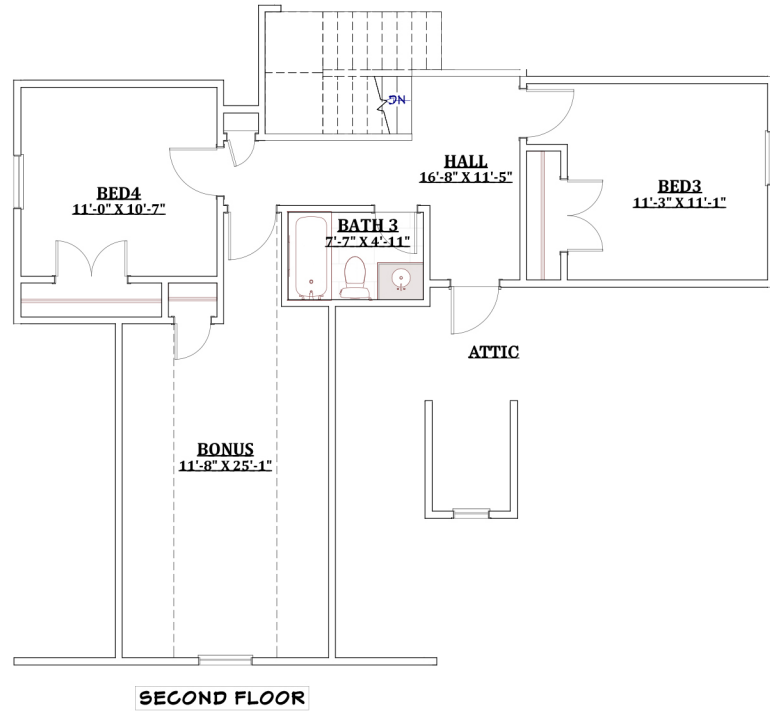

Elevation A

Elevation B

Elevation C

The Cedar Glenn

2,388 sq ft

901.837.7773
 MidSouthHomeBuilder.com

D&D

H O M E S