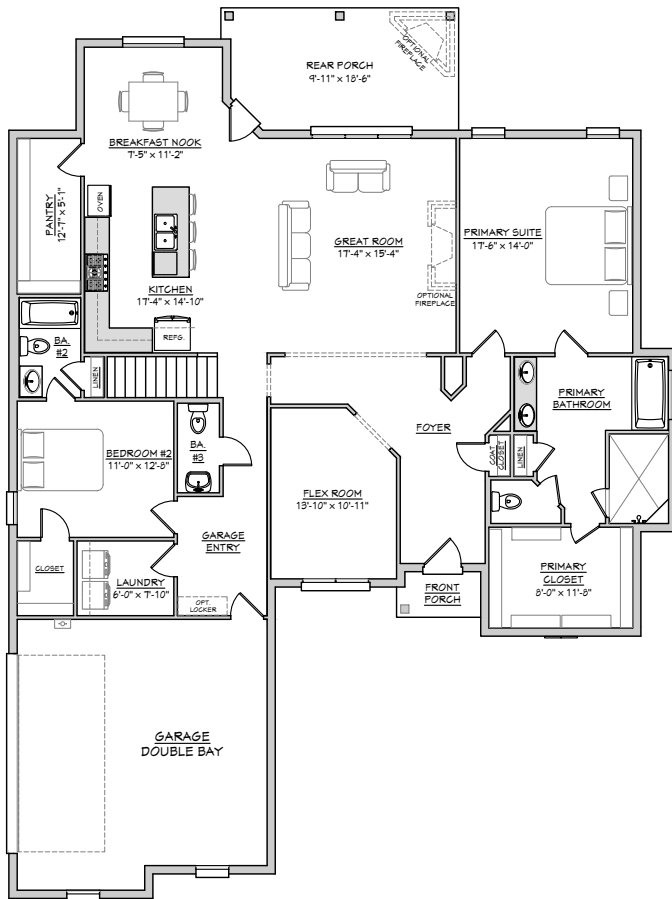

THE REMINGTON

3,032 sq. ft.

901.837.7773 | MidSouthHomeBuilder.com |

D&D
HOMES