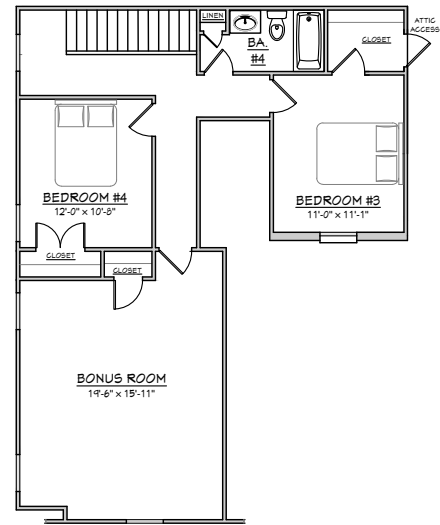

THE REMINGTON

3,032 sq. ft.

901.837.7773 | MidSouthHomeBuilder.com |

D&D
HOMES