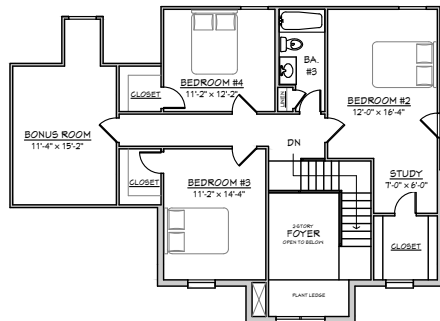

# THE OXFORD

2,692 sq. ft.

901.837.7773 | MidSouthHomeBuilder.com |

**D&D**  
HOMES