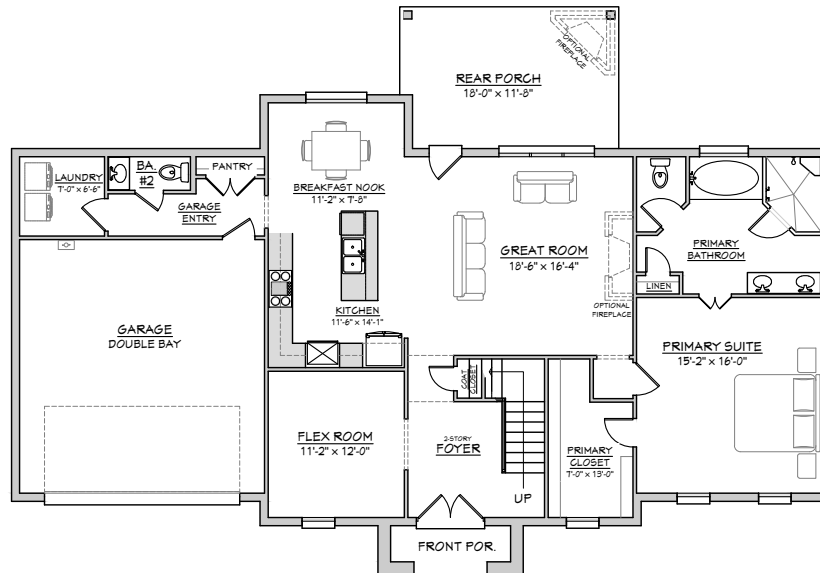

# THE OXFORD

2,692 sq. ft.

901.837.7773 | MidSouthHomeBuilder.com |

**D&D**  
HOMES