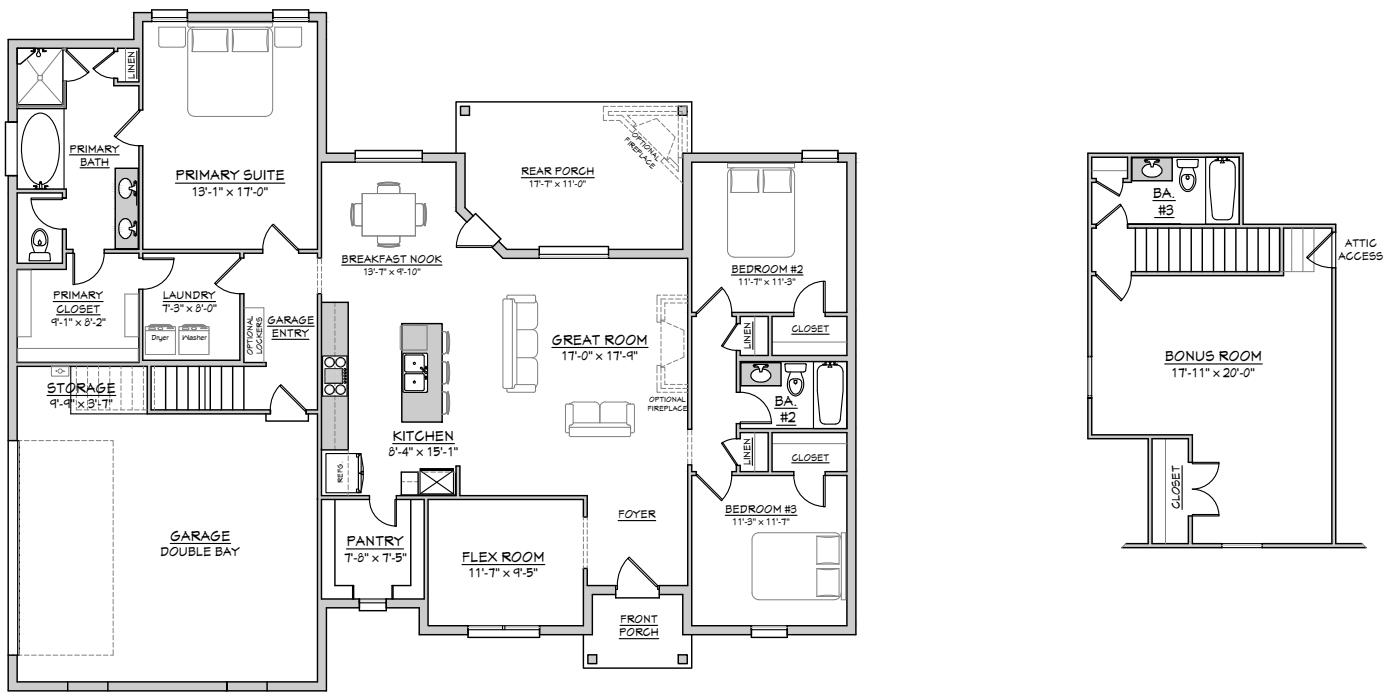

THE MEADOW

2,373 sq. ft.

901.837.7773 | MidSouthHomeBuilder.com |

D&D
HOMES