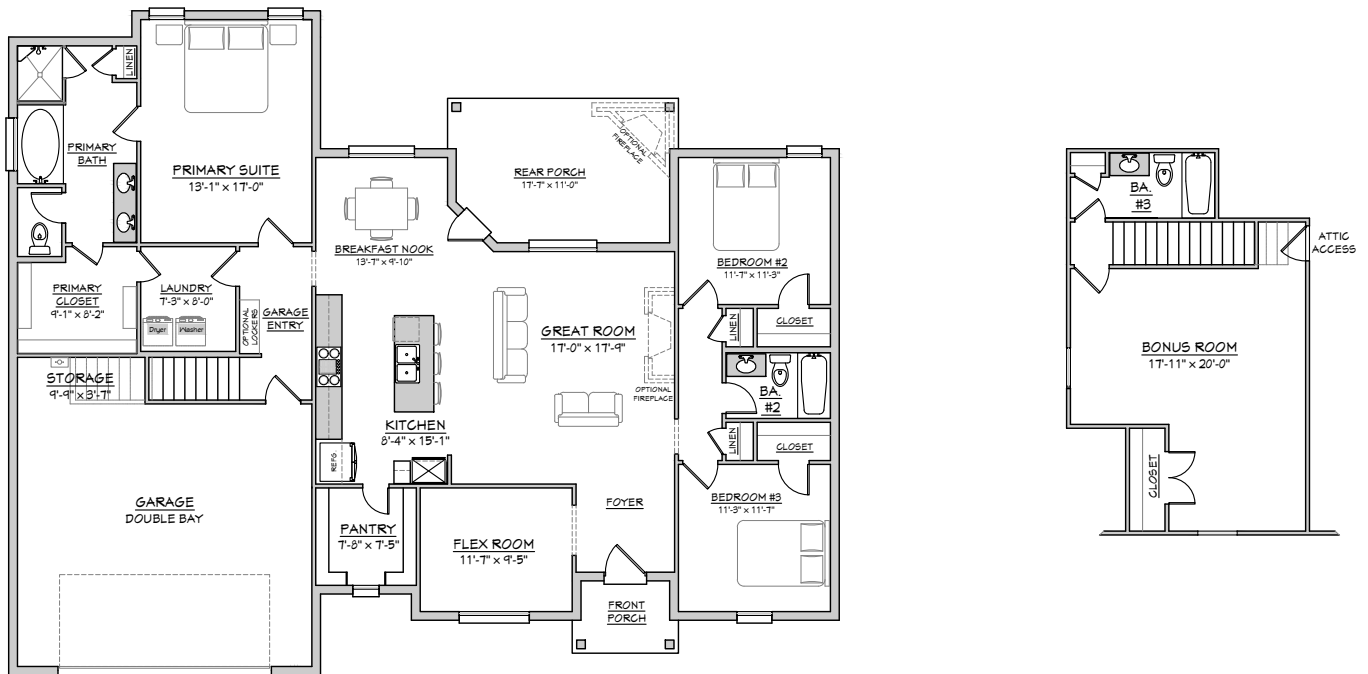

THE MEADOW

2,373 sq. ft.

901.837.7773 | MidSouthHomeBuilder.com |

D&D
H O M E S