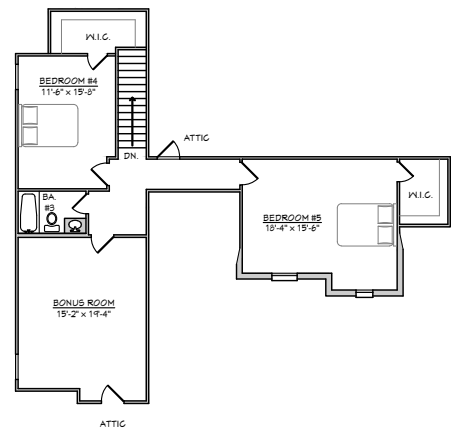

THE MALLORY

3,311 sq. ft.

901.837.7773 | MidSouthHomeBuilder.com |

D&D
HOMES