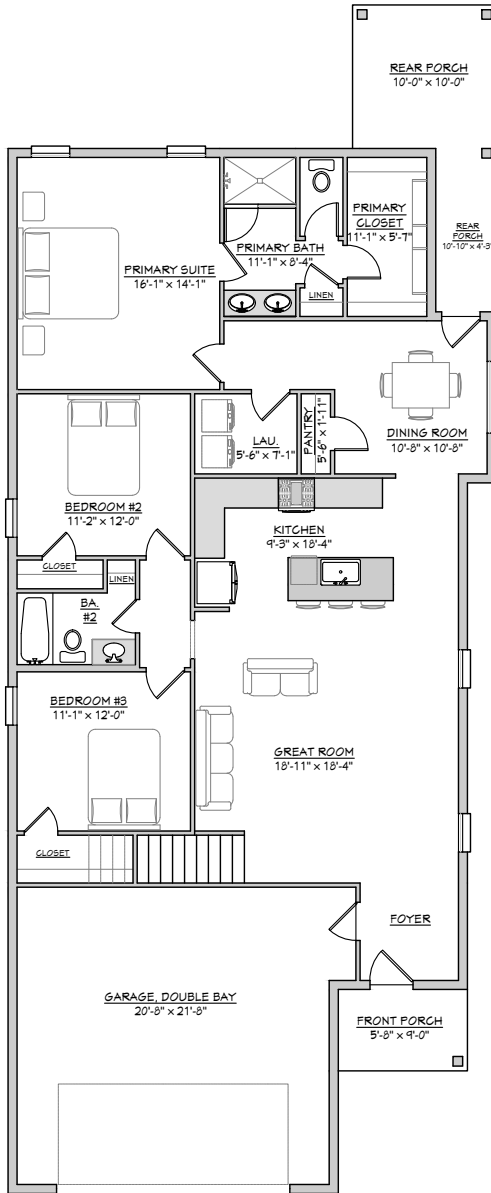

THE MAGNOLIA

2,037 sq. ft.

901.837.7773 | MidSouthHomeBuilder.com |

D&D
HOMES