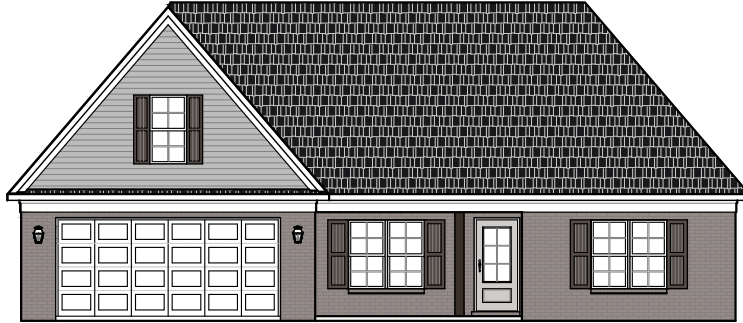

THE LAUREL

1,742 sq. ft.

901.837.7773 | MidSouthHomeBuilder.com |

D&D
HOMES