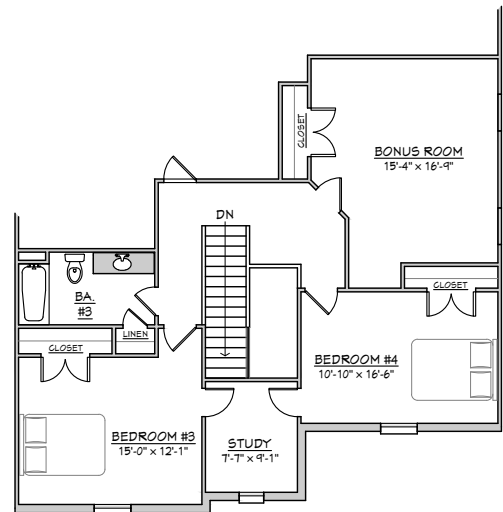

THE HUNTER

2,690 sq. ft.

901.837.7773 | MidSouthHomeBuilder.com |

D&D
HOMES