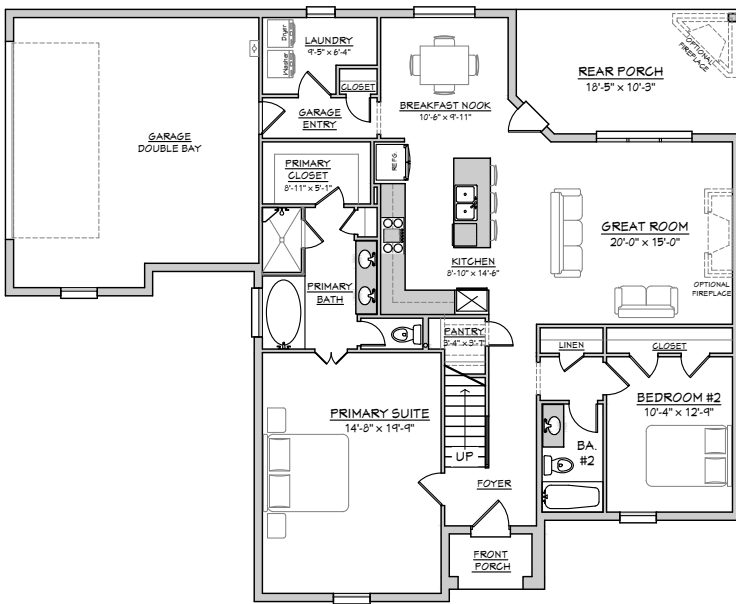

THE HUNTER

2,690 sq. ft.

901.837.7773 | MidSouthHomeBuilder.com |

D&D
HOMES