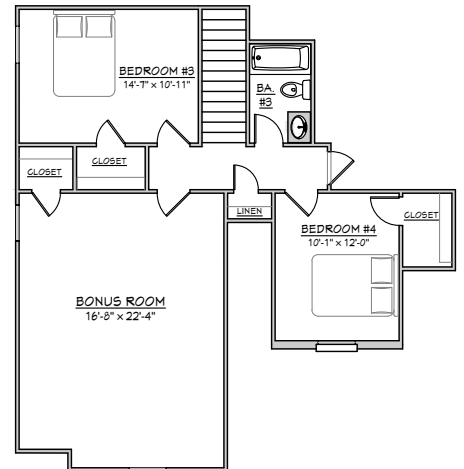

THE HALEY

2,703 sq. ft.

901.837.7773 | MidSouthHomeBuilder.com |

D&D
HOMES