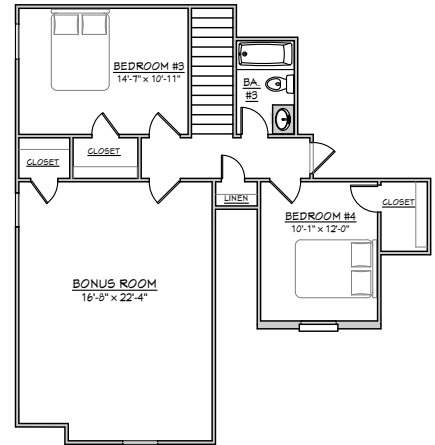

THE HALEY

2,703 sq. ft.

901.837.7773 | MidSouthHomeBuilder.com |

D&D
HOMES