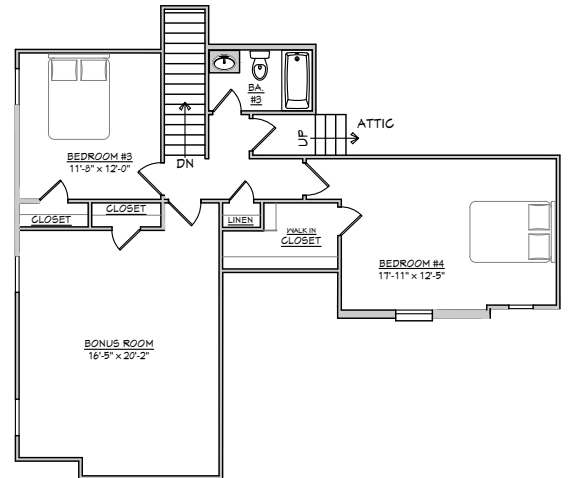

# THE COVENTRY

2,816 sq. ft.

901.837.7773 | [MidSouthHomeBuilder.com](http://MidSouthHomeBuilder.com) |

**D&D**  
HOMES