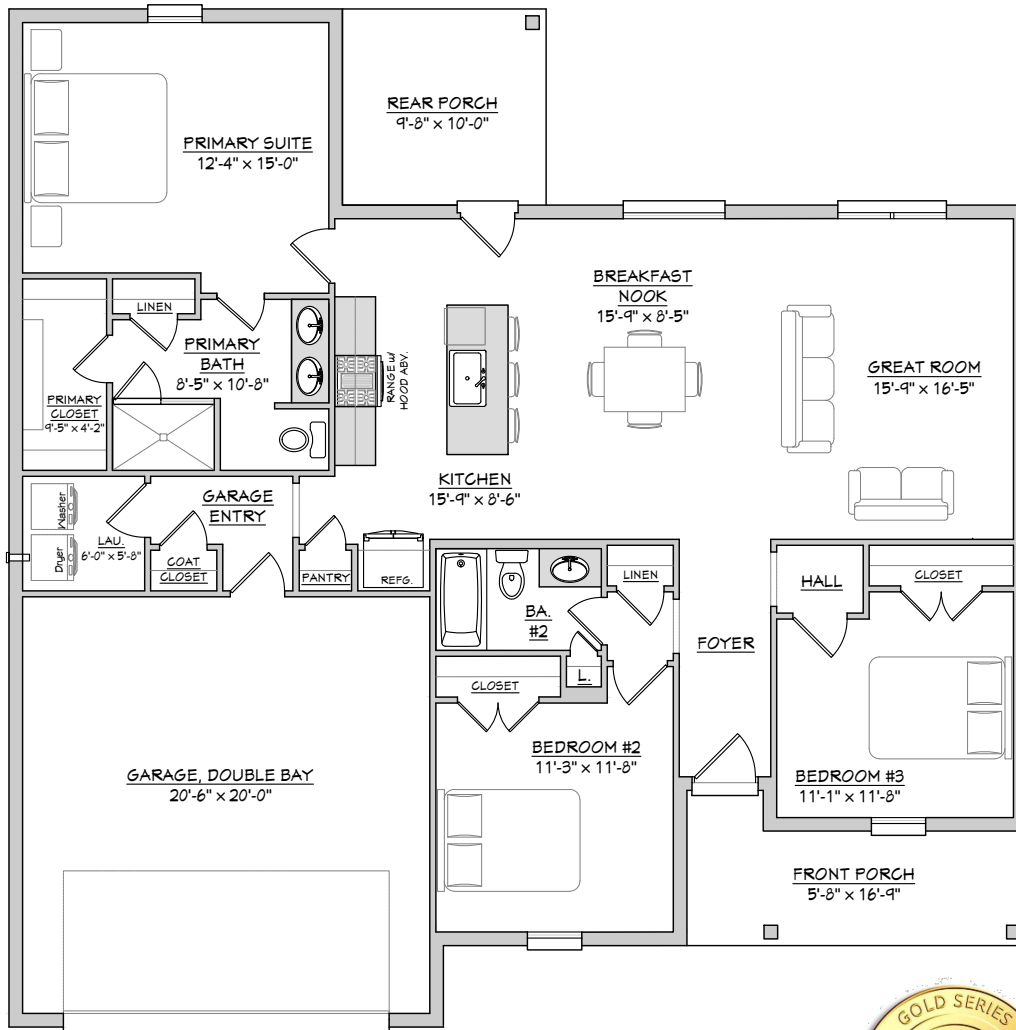

THE CYPRESS

1,520 sq. ft.

901.837.7773 | MidSouthHomeBuilder.com |

D&D
HOMES