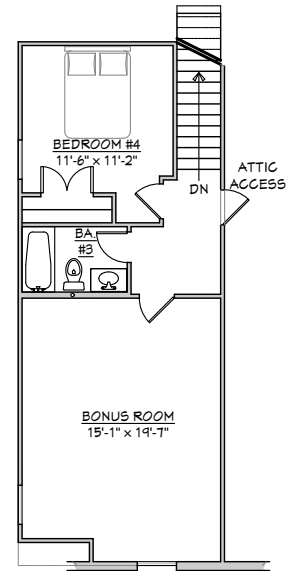

THE BRIARTON

2,805 sq. ft.

901.837.7773 | MidSouthHomeBuilder.com |

D&D
HOMES