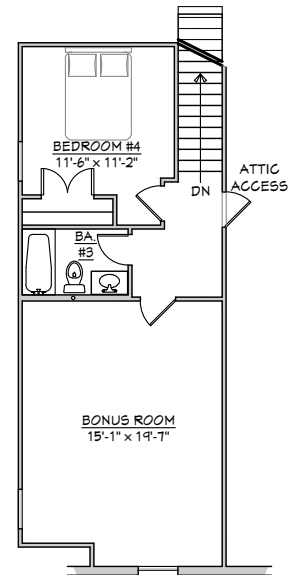

# THE BRIARTON

2,805 sq. ft.

901.837.7773 | MidSouthHomeBuilder.com |

D&D HOMES