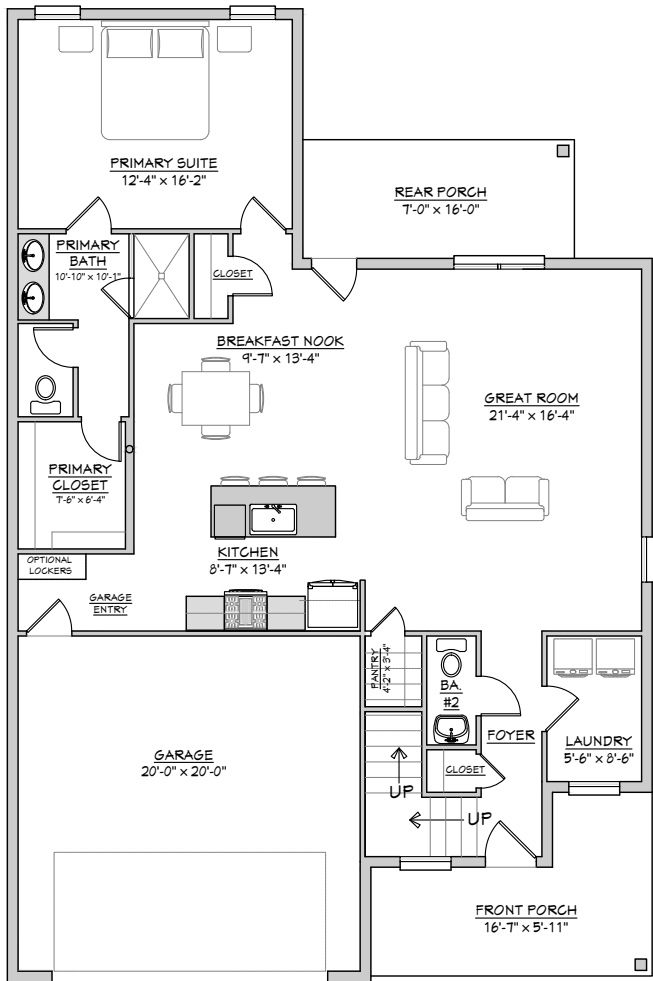

THE BIRCH

1,968 sq. ft.

901.837.7773 | MidSouthHomeBuilder.com |

D&D
HOMES