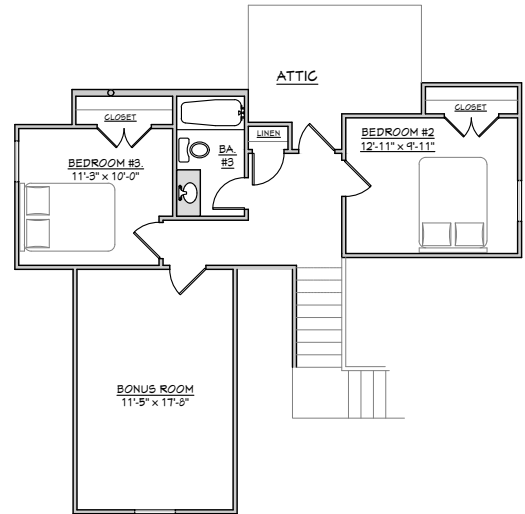

THE BIRCH

1,968 sq. ft.

901.837.7773 | MidSouthHomeBuilder.com |

D&D
HOMES