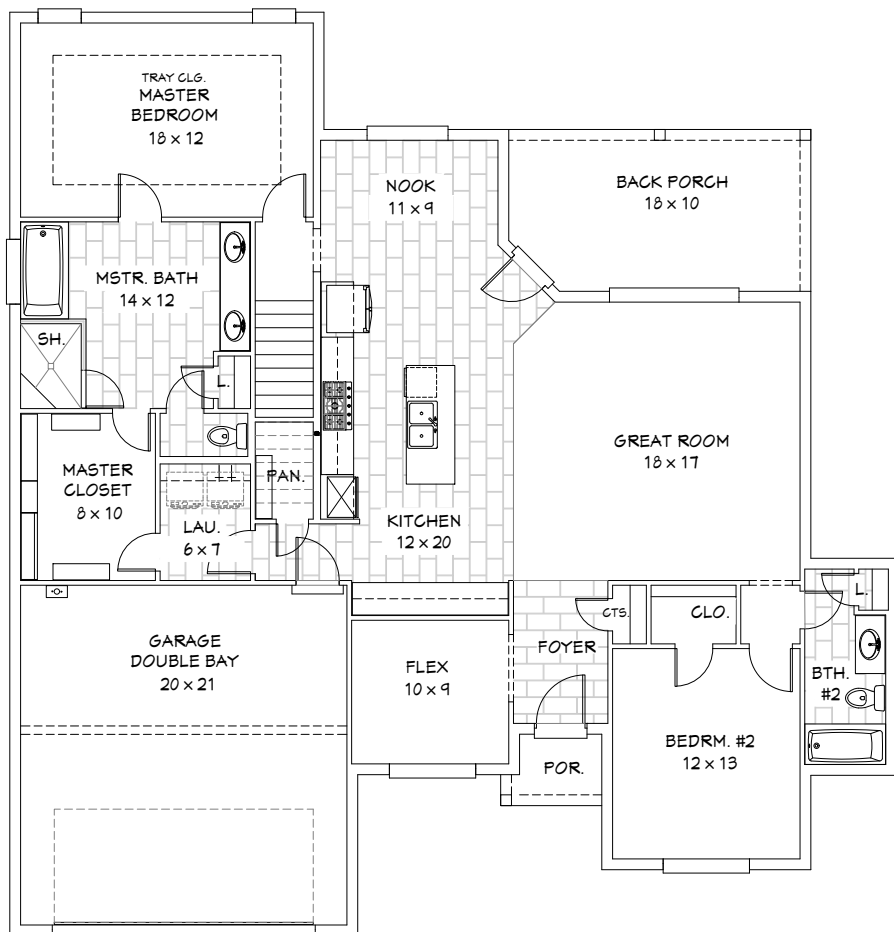

Elevation A

Elevation B

Elevation C

Second Level Floor Plan

First Level Floor Plan

The
Haley
 2,703 sq. ft.

D&D

H O M E S