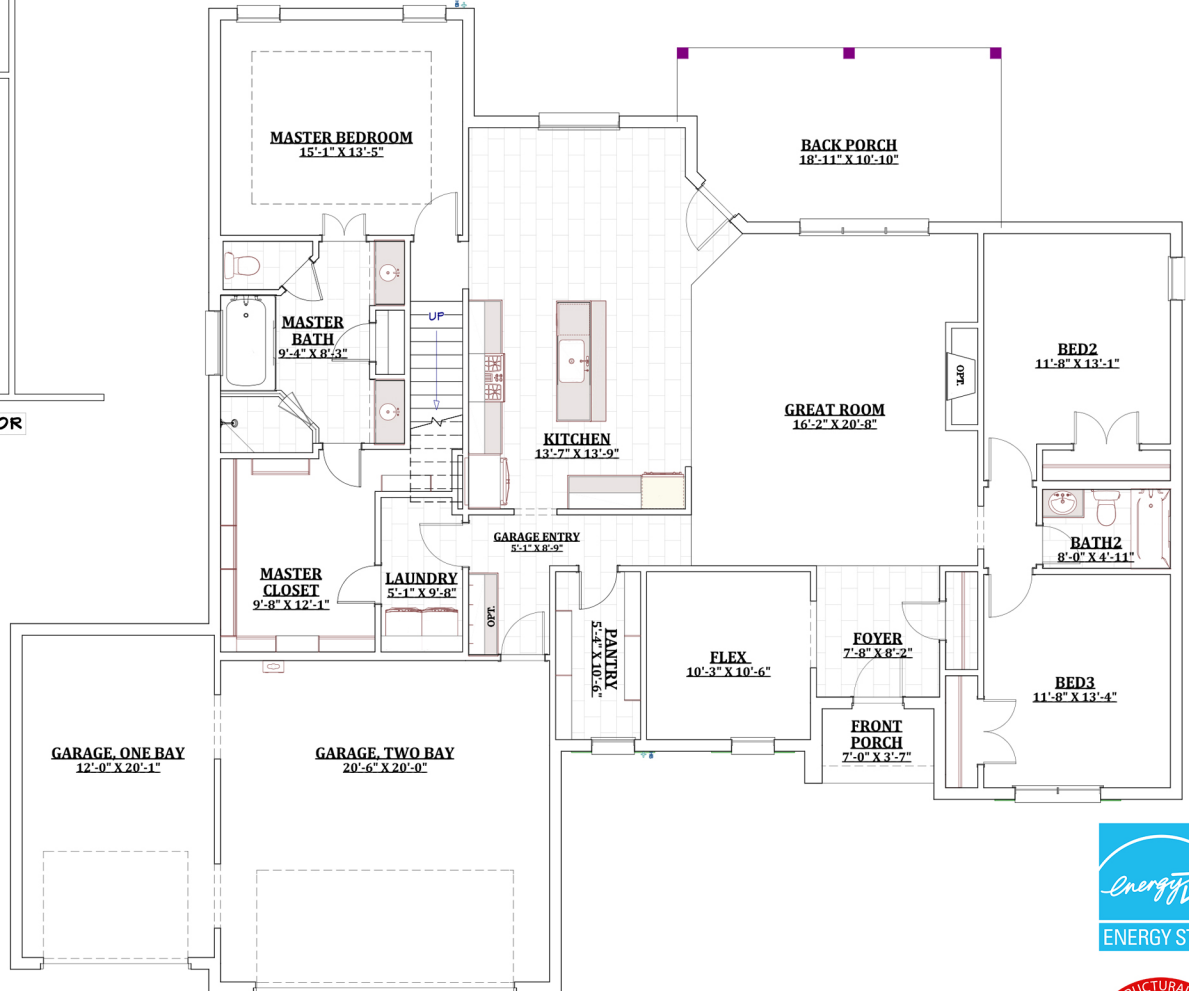

Elevation A

Elevation B

Elevation C

The
Briarton
2,805 sq ft

901.837.7773
MidSouthHomeBuilder.com

D&D
H O M E S