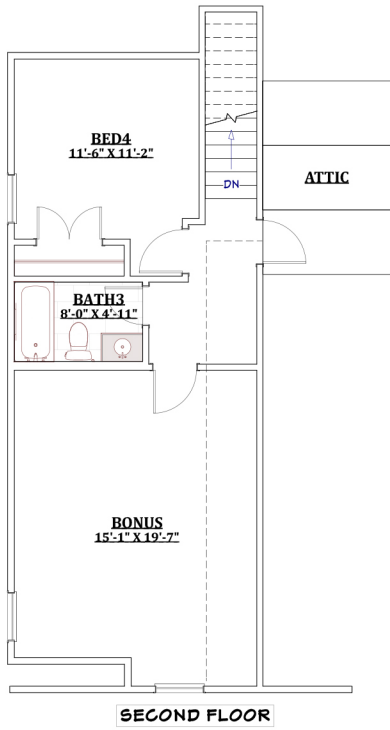

Elevation A

Elevation B

Elevation C

The
Briarton
2,805 sq ft

901.837.7773
MidSouthHomeBuilder.com

D&D
H O M E S