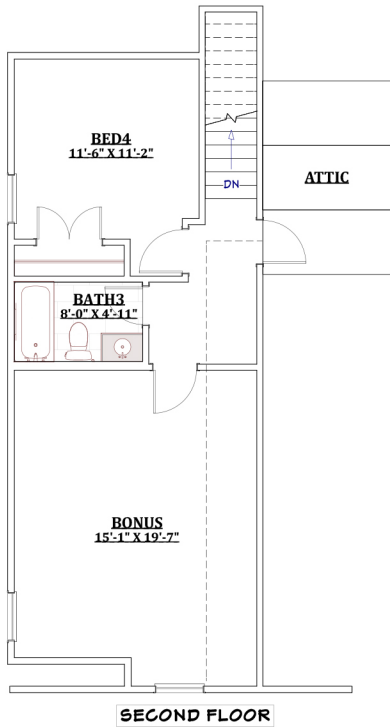

Elevation A

Elevation B

Elevation C

The
Briarton
2,805 sq ft

901.837.7773
MidSouthHomeBuilder.com

D&D
H O M E S