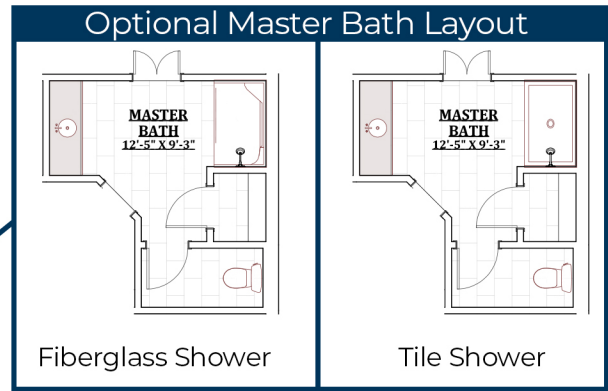

First Floor

Second Floor

# The Birch

1,986 sq ft

901.837.7773

MidSouthHomeBuilder.com