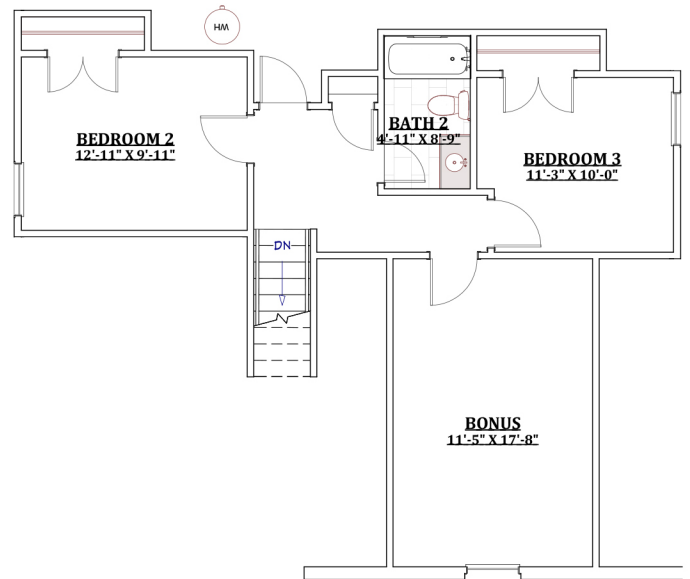

First Floor

Second Floor

# The Birch

1,986 sq ft

901.837.7773

MidSouthHomeBuilder.com