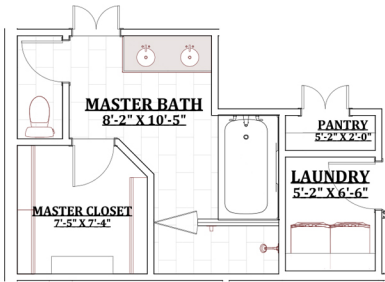

Elevation A

Elevation B

Optional Master Bath Layout

The Alderwood

1,859 sq ft

901.837.7773

MidSouthHomeBuilder.com

D&D