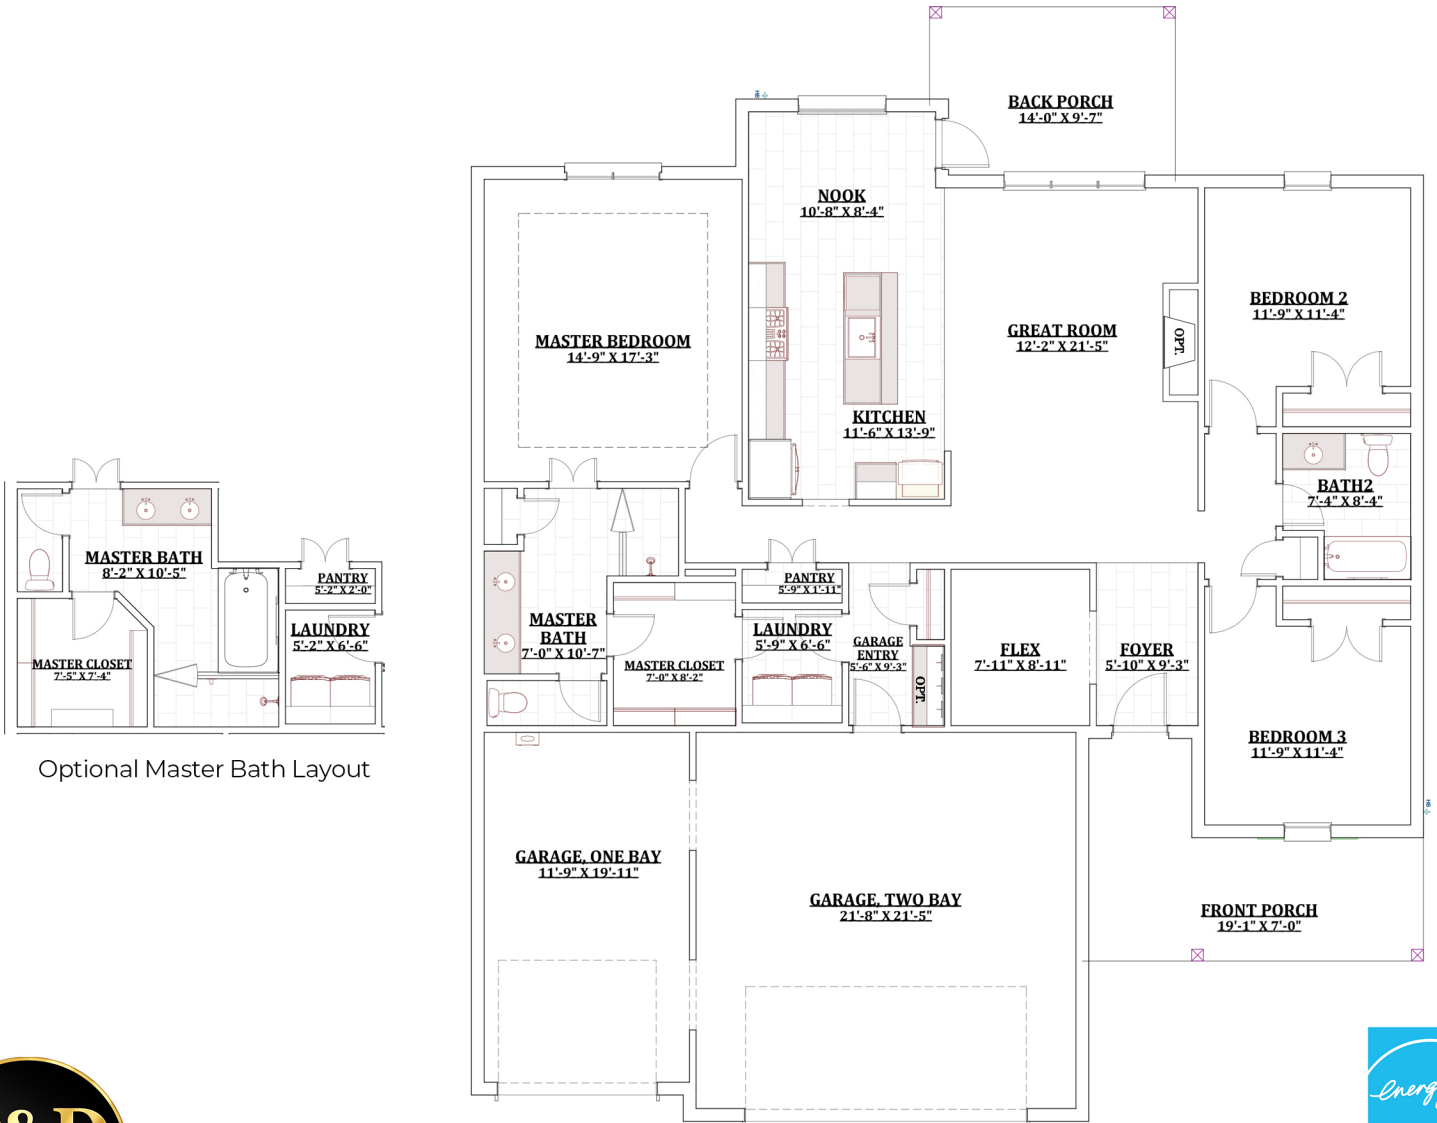

Elevation A

Elevation B

Optional Master Bath Layout

The Alderwood

1,859 sq ft

901.837.7773

MidSouthHomeBuilder.com

D&D