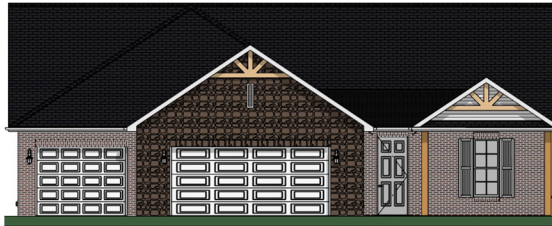

Elevation A

Elevation B

Optional Master Bath Layout

The Alderwood

1,859 sq ft

901.837.7773

MidSouthHomeBuilder.com

D&D