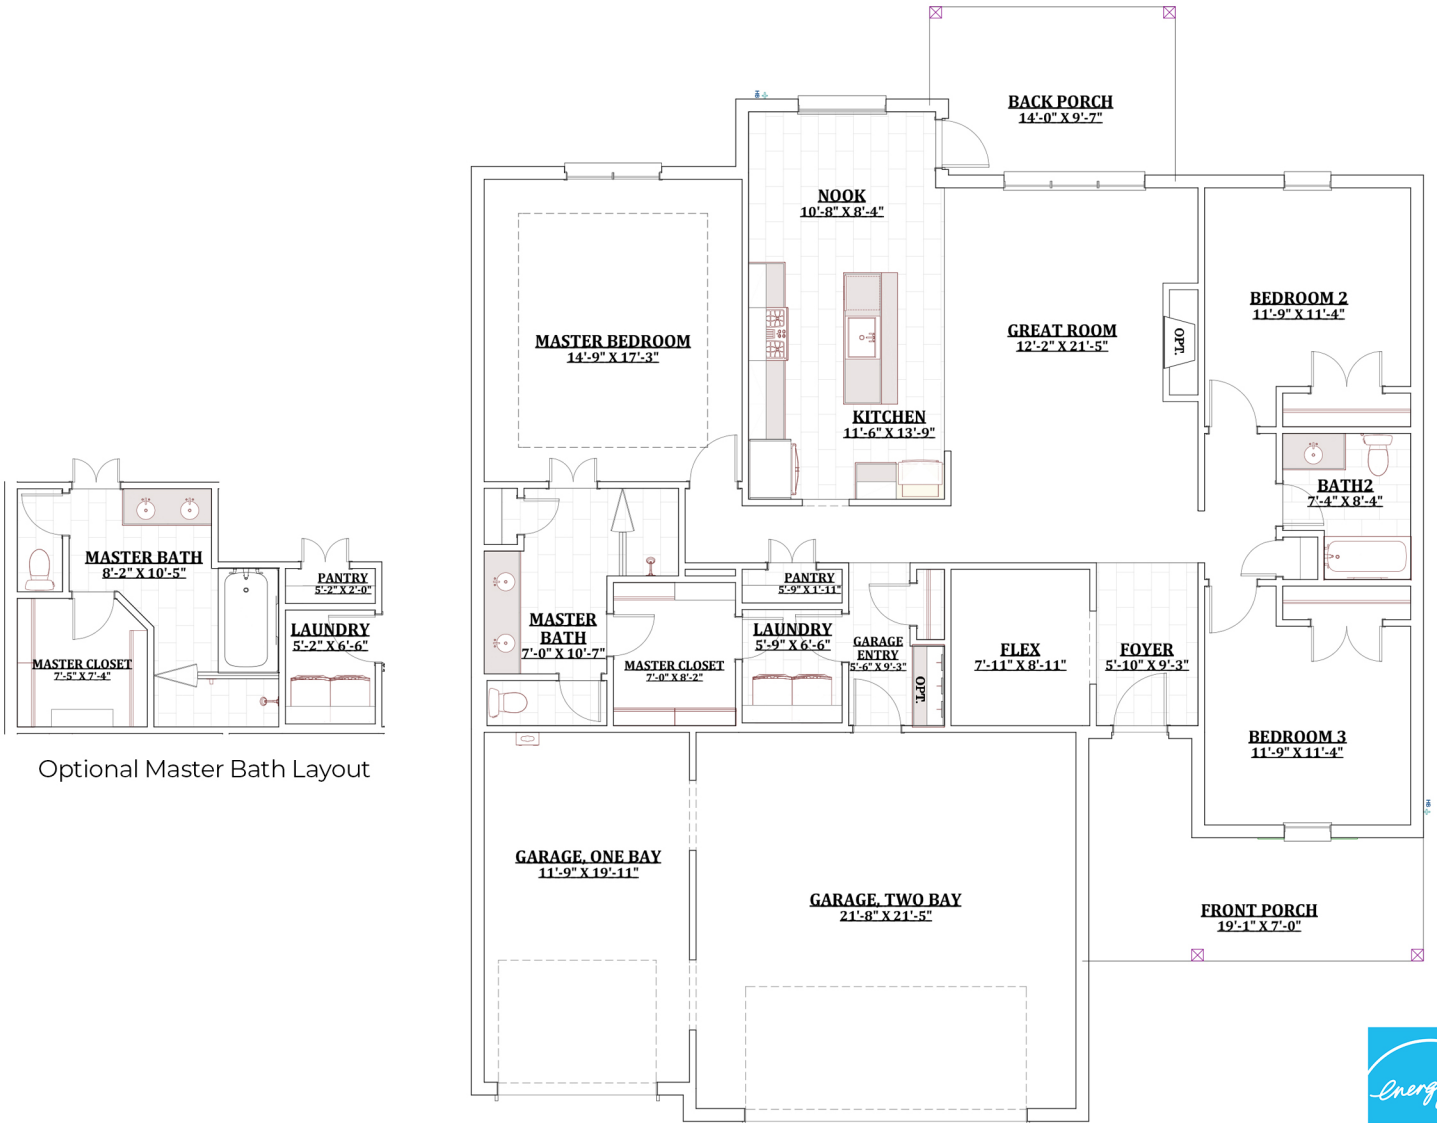

Elevation A

Elevation B

Optional Master Bath Layout

The Alderwood

1,859 sq ft

901.837.7773

MidSouthHomeBuilder.com

D&D